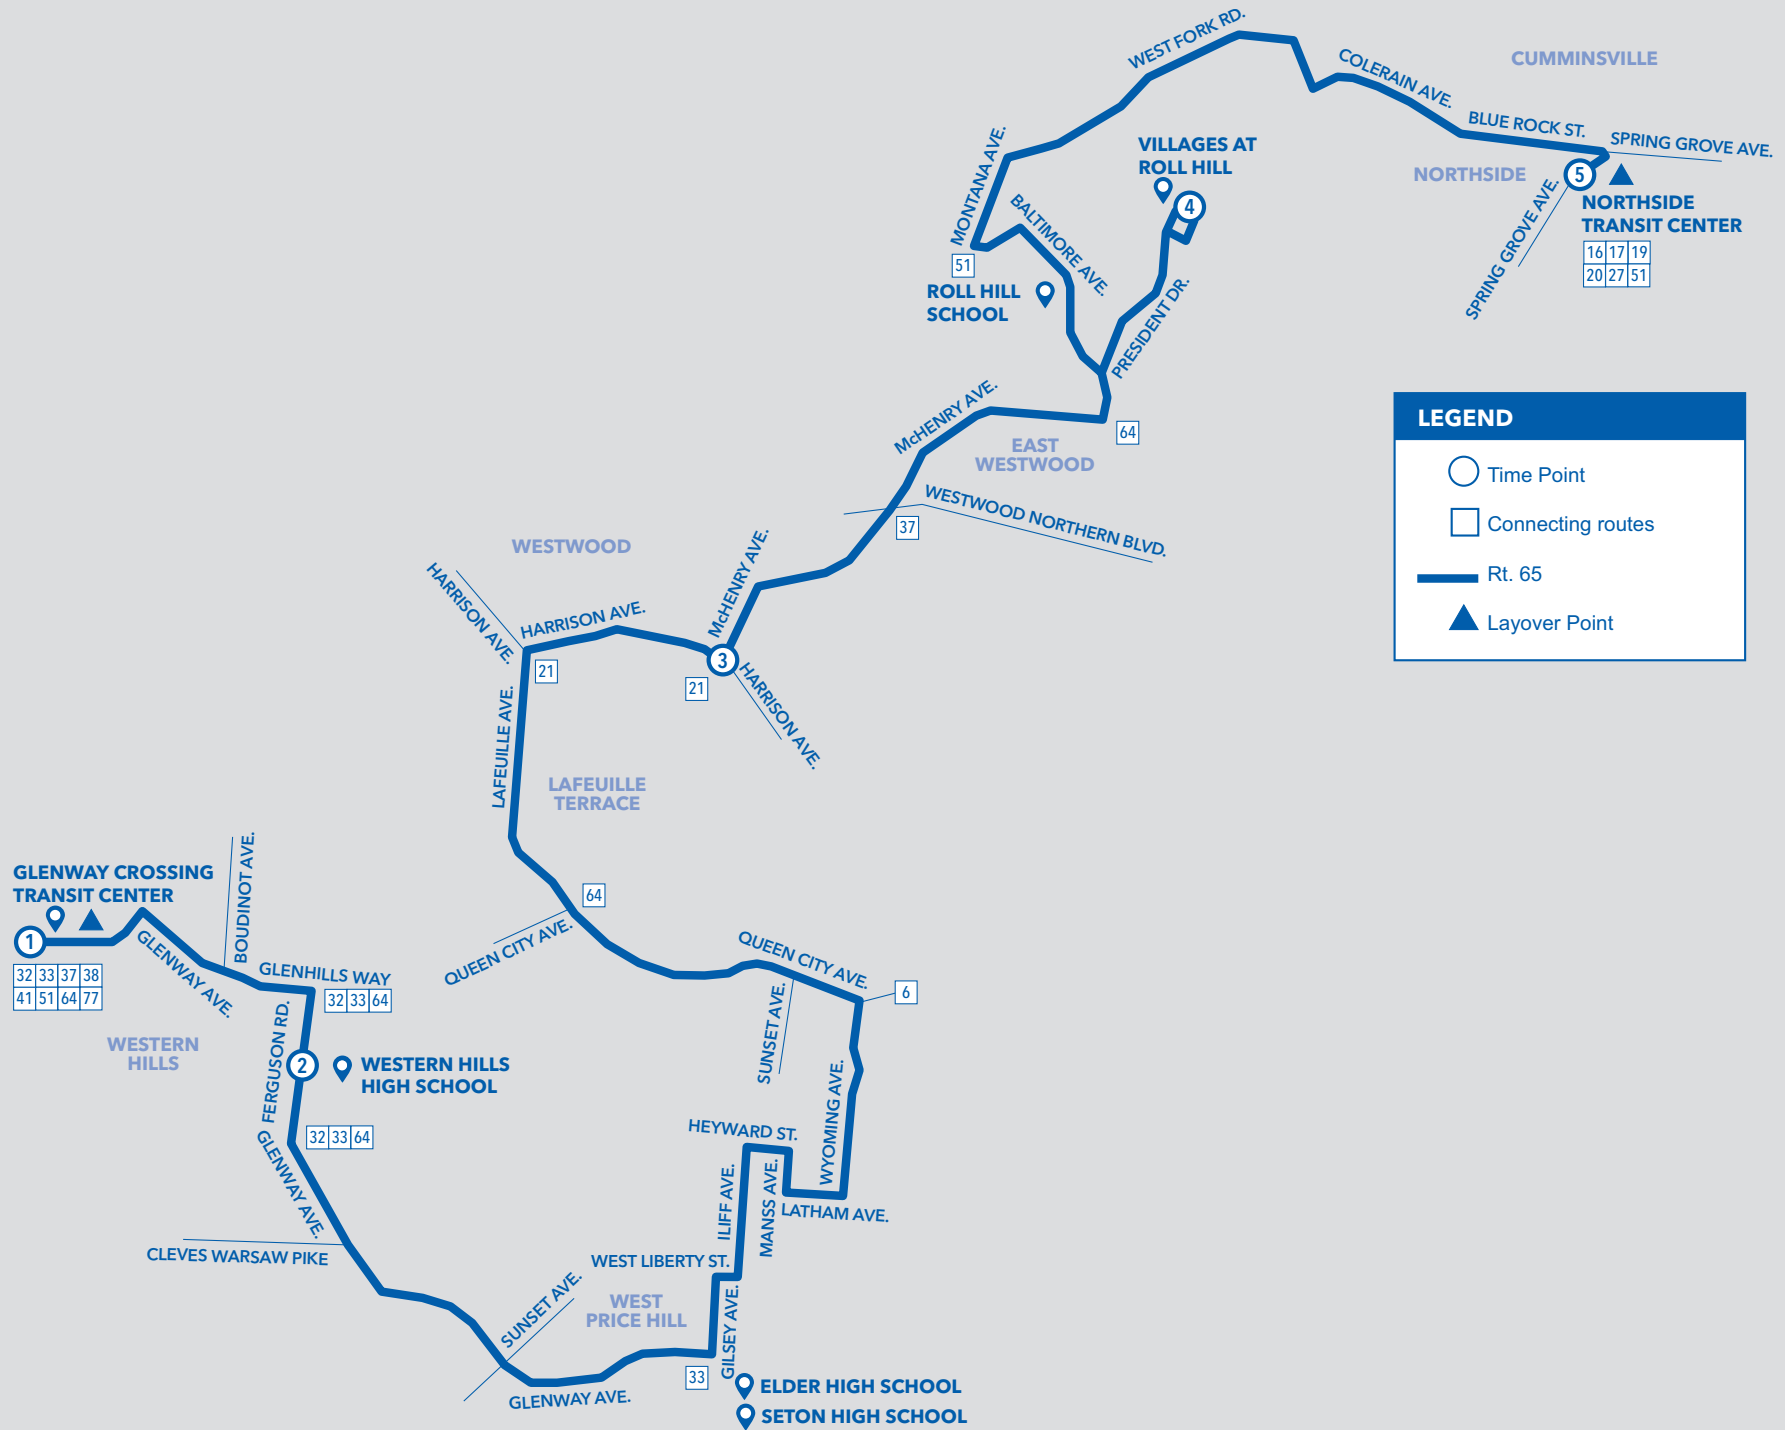

To Northside Transit Center (east)

	Glenway Crossing Transit Center 5	Western Hills High School 4	Harrison Ave. & McHenry Ave. 3	Villages at Roll Hill President Dr. 2	Northside Transit Center 1
AM	6:36	6:41	6:59	7:06	7:20
	7:11	7:16	7:34	7:41	7:55
	7:48	7:52	8:10	8:17	8:30
	8:23	8:27	8:45	8:52	9:05
	8:58	9:02	9:20	9:27	9:40
PM	3:02	3:08	3:33	3:41	3:55
	3:40	3:45	4:07	4:14	4:30
	4:20	4:25	4:44	4:51	5:05
	4:55	5:00	5:19	5:26	5:40
	5:29	5:34	5:54	6:01	6:15
	6:09	6:14	6:34	6:41	6:55

To Glenway Crossing Transit Center (west)

	Glenway Crossing Transit Center 5	Western Hills High School 4	Harrison Ave. & McHenry Ave. 3	Villages at Roll Hill President Dr. 2	Northside Transit Center 1
AM	5:30	5:43	5:51	6:11	6:18
	6:45	6:58	7:06	7:26	7:33
	7:20	7:34	7:42	8:03	8:10
	7:55	8:09	8:17	8:38	8:45
	8:30	8:43	8:50	9:06	9:13
PM	2:44	2:58	3:06	3:28	3:35
	3:20	3:34	3:42	4:04	4:11
	3:55	4:09	4:17	4:39	4:46
	4:30	4:45	4:53	5:13	5:20
	5:05	5:19	5:27	5:47	5:54
	5:40	5:54	6:02	6:22	6:29
	6:15	6:28	6:35	6:52	6:59

All trips are accessible with a wheelchair lift or ramp for people with disabilities.

New printed schedules will not be issued if trips are adjusted by five minutes or less.
Please visit www.go-metro.com for the most up-to-date schedule.

65 Western Hills-Northside Crosstown

LEGEND

- Time Point
- Connecting routes
- Rt. 65
- ▲ Layover Point