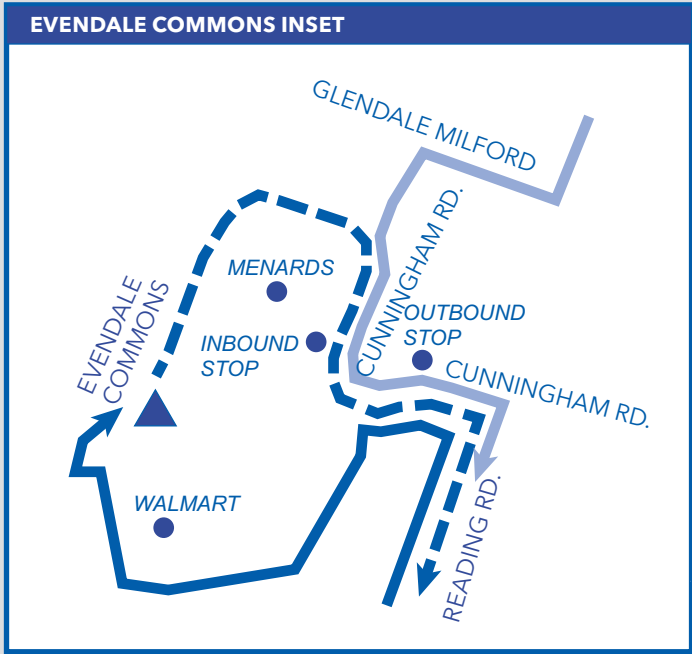

43 Reading/Evendale Sharonville/Evendale