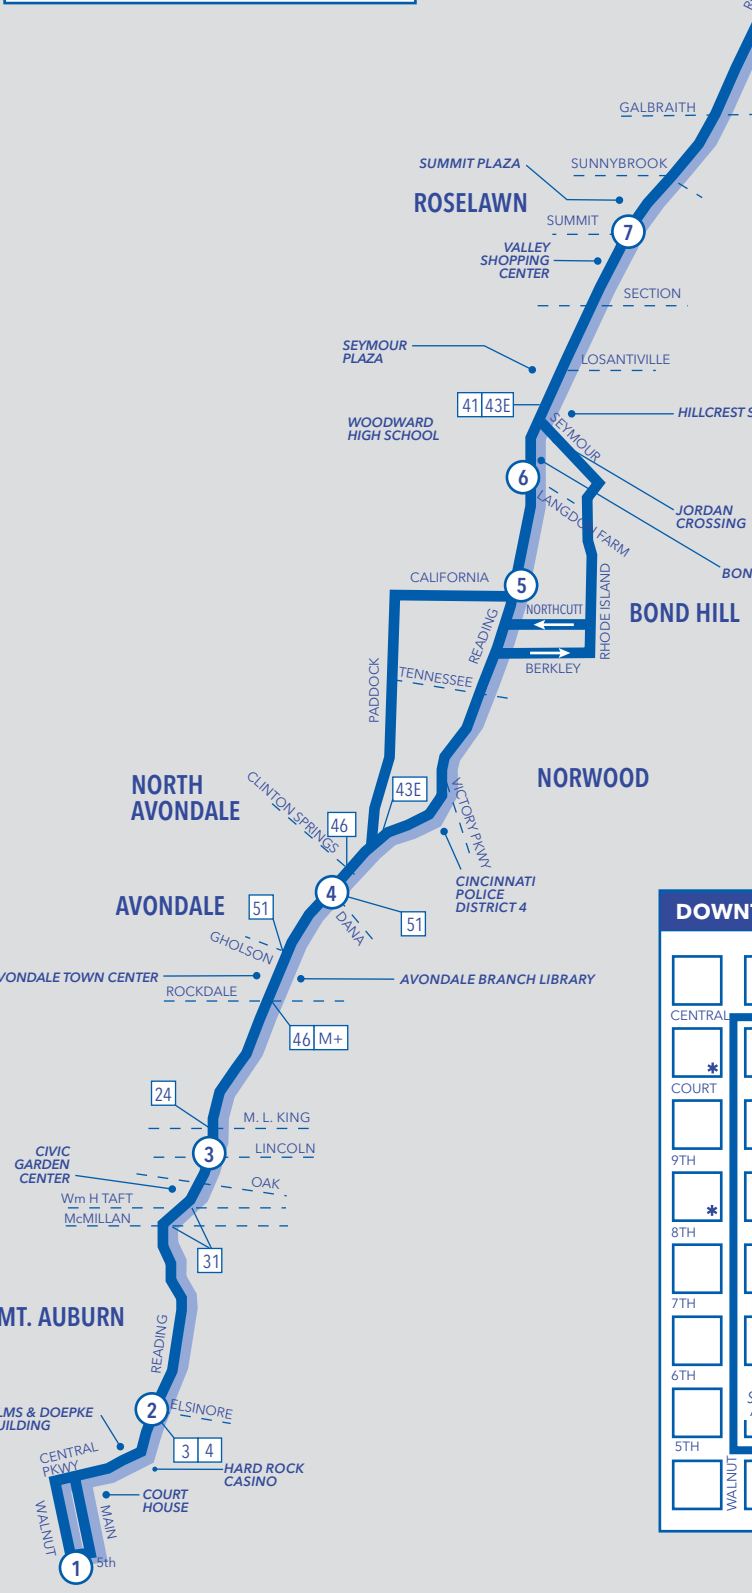

Shaded trips are READING-SHARONVILLE trips.

\* – Bus has a short layover and leaves at the time shown.

R – Roselawn: this trip follows Sharonville-Reading Road routing and begins or ends at Summit Road

All trips are accessible with a wheelchair lift or ramp for people with disabilities.

# 43 Reading/Evendale Sharonville/Evendale

**LEGEND**

- Route 43 Reading-Evendale
- Route 43 Reading-Sharonville
- Time Point
- Connecting Routes
- Layover Point
- \* Downtown Bus Stops