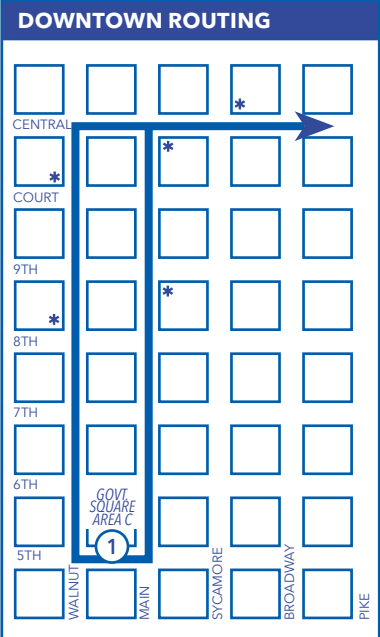

LEGEND

- Route 43 Reading-Evendale
- Route 43 Reading-Sharonville
- Time Point
- Connecting Routes
- Layover Point
- Downtown Bus Stops