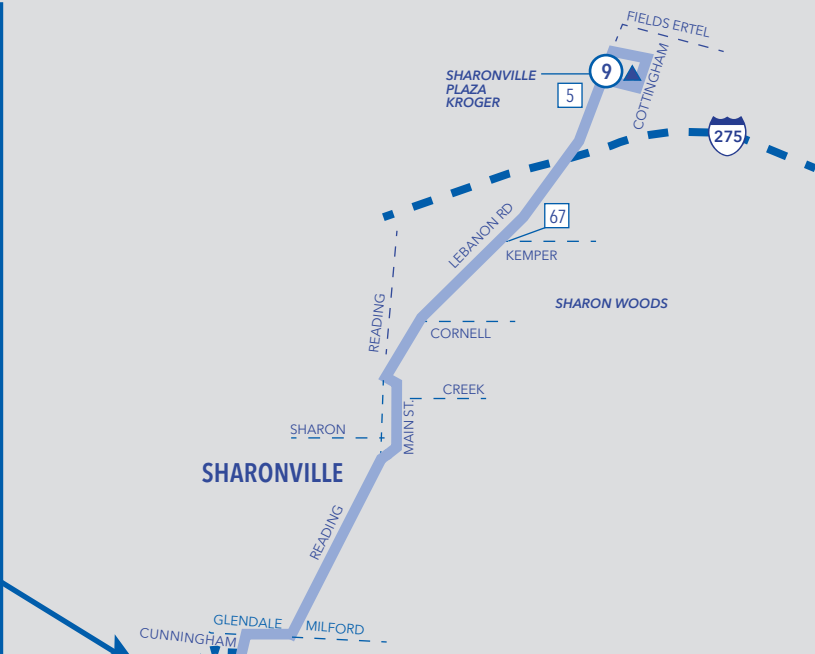

43 Reading/Evendale Sharonville/Evendale