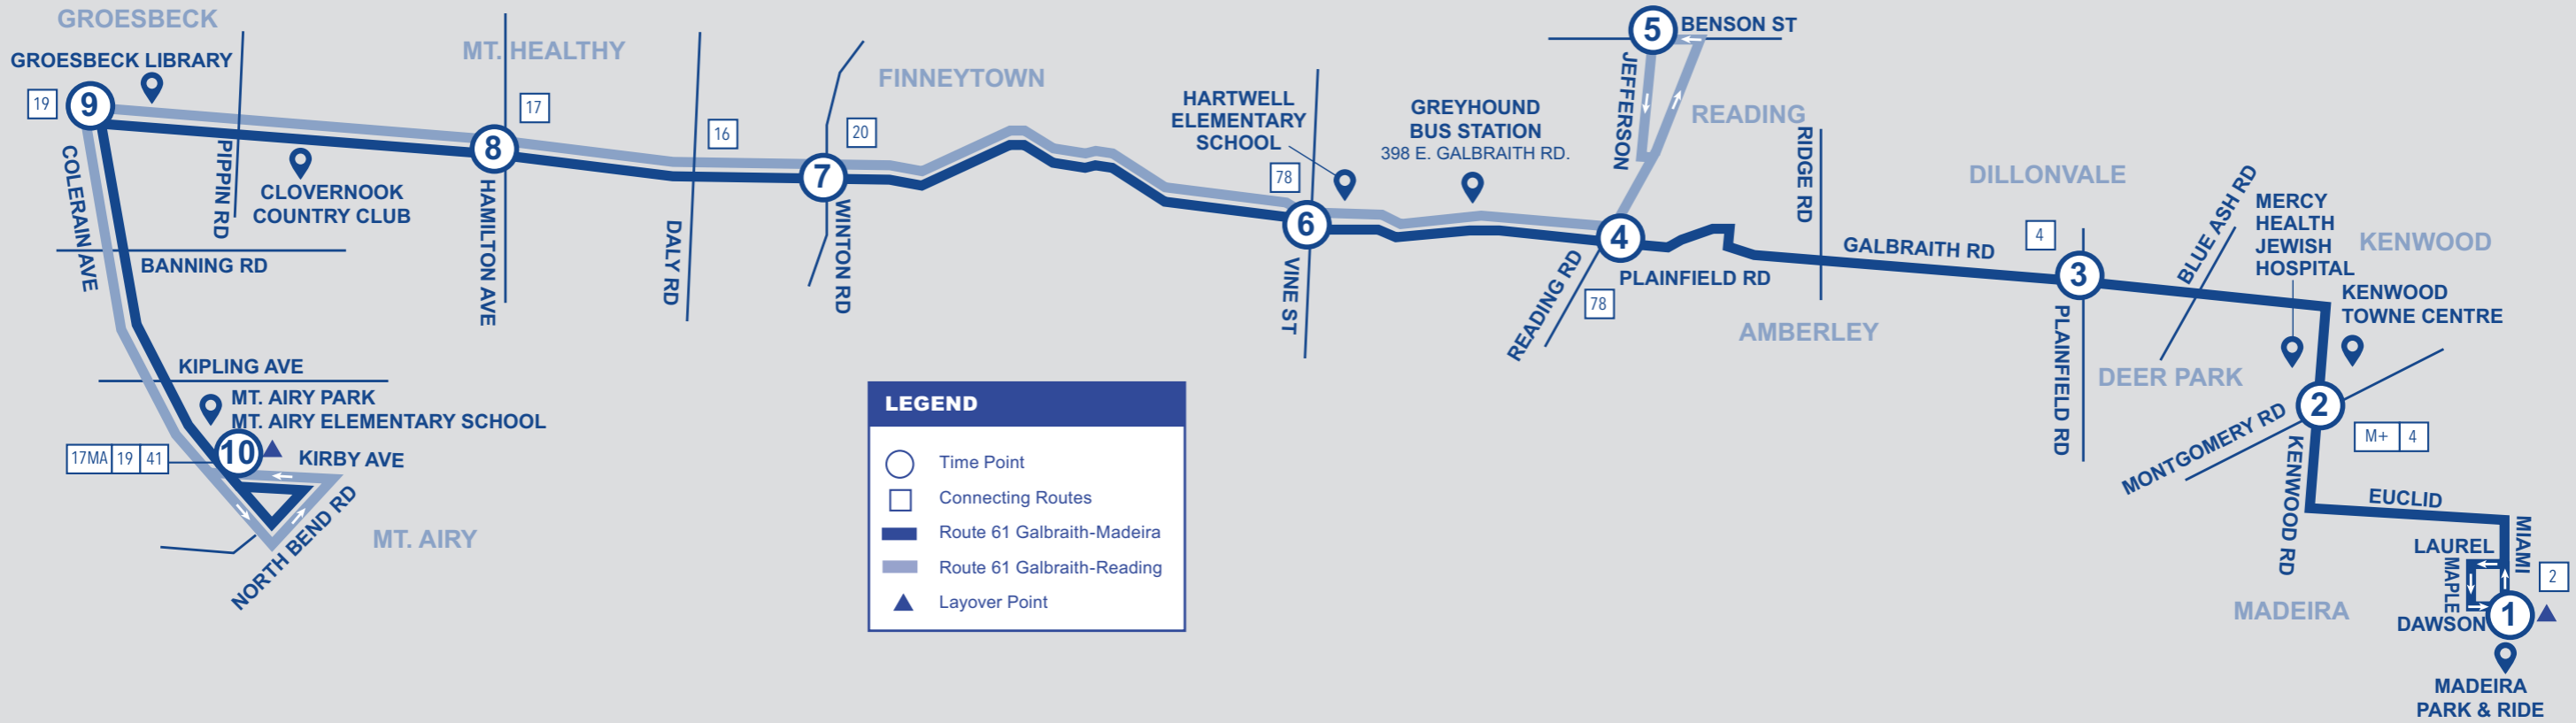

## To Madeira (eastbound)

		10	9	8	7	6	4	3	2	1
		Kirby Rd. & Colerain Ave.	Colerain Ave. & Galbraith Rd.	Galbraith Rd. & Hamilton Ave.	Galbraith Rd. & Winton Rd.	Galbraith Rd. & Vine St.	Reading Rd. & Galbraith Rd.	Galbraith Rd. & Plainfield Rd.	Kenwood Rd. & Montgomery Rd.	Madeira Layover Dawson St.
<b>AM</b>	Madeira	6:00	6:06	6:13	6:18	6:26	6:32	6:40	6:47	6:55
	Madeira	6:45	6:51	6:58	7:03	7:11	7:17	7:25	7:32	7:40
	Madeira	7:30	7:36	7:43	7:48	7:56	8:02	8:10	8:17	8:25
	Madeira	8:15	8:21	8:29	8:35	8:42	8:48	8:57	9:04	9:12
	Madeira	9:00	9:07	9:15	9:21	9:28	9:34	9:43	9:50	9:59
	Madeira	9:45	9:52	10:00	10:06	10:13	10:19	10:28	10:35	10:44
	Madeira	10:45	10:52	11:00	11:06	11:13	11:19	11:28	11:35	11:44
	Madeira	11:30	11:37	11:45	11:51	11:58	12:04	12:13	12:20	12:29
<b>PM</b>	Madeira	12:15	12:22	12:30	12:36	12:43	12:49	12:58	1:05	1:14
	Madeira	1:00	1:07	1:15	1:21	1:28	1:34	1:43	1:50	1:59
	Madeira	1:45	1:52	2:00	2:06	2:13	2:19	2:28	2:35	2:44
	Madeira	2:30	2:37	2:45	2:51	2:58	3:04	3:13	3:20	3:29
	Madeira	3:15	3:22	3:30	3:36	3:43	3:49	3:58	4:05	4:14
	Madeira	4:00	4:08	4:16	4:22	4:29	4:35	4:44	4:51	4:59
	Madeira	4:45	4:53	5:01	5:07	5:14	5:20	5:29	5:36	5:44
	Madeira	5:45	5:53	6:01	6:07	6:14	6:20	6:29	6:36	6:44
	Madeira	6:30	6:38	6:45	6:51	6:58	7:04	7:13	7:20	7:27
	Madeira	7:15	7:23	7:30	7:36	7:43	7:49	7:58	8:05	8:12
	Madeira	8:00	8:07	8:14	8:20	8:27	8:33	8:41	8:48	8:55
	Madeira	8:45	8:52	8:59	9:05	9:12	9:18	9:26	9:33	9:40
	Madeira	9:30	9:37	9:44	9:50	9:57	10:03	10:11	10:18	10:25

# 61 Galbraith Crosstown

**LEGEND**

- Time Point
- Connecting Routes
- Route 61 Galbraith-Madeira
- Route 61 Galbraith-Reading
- ▲ Layover Point