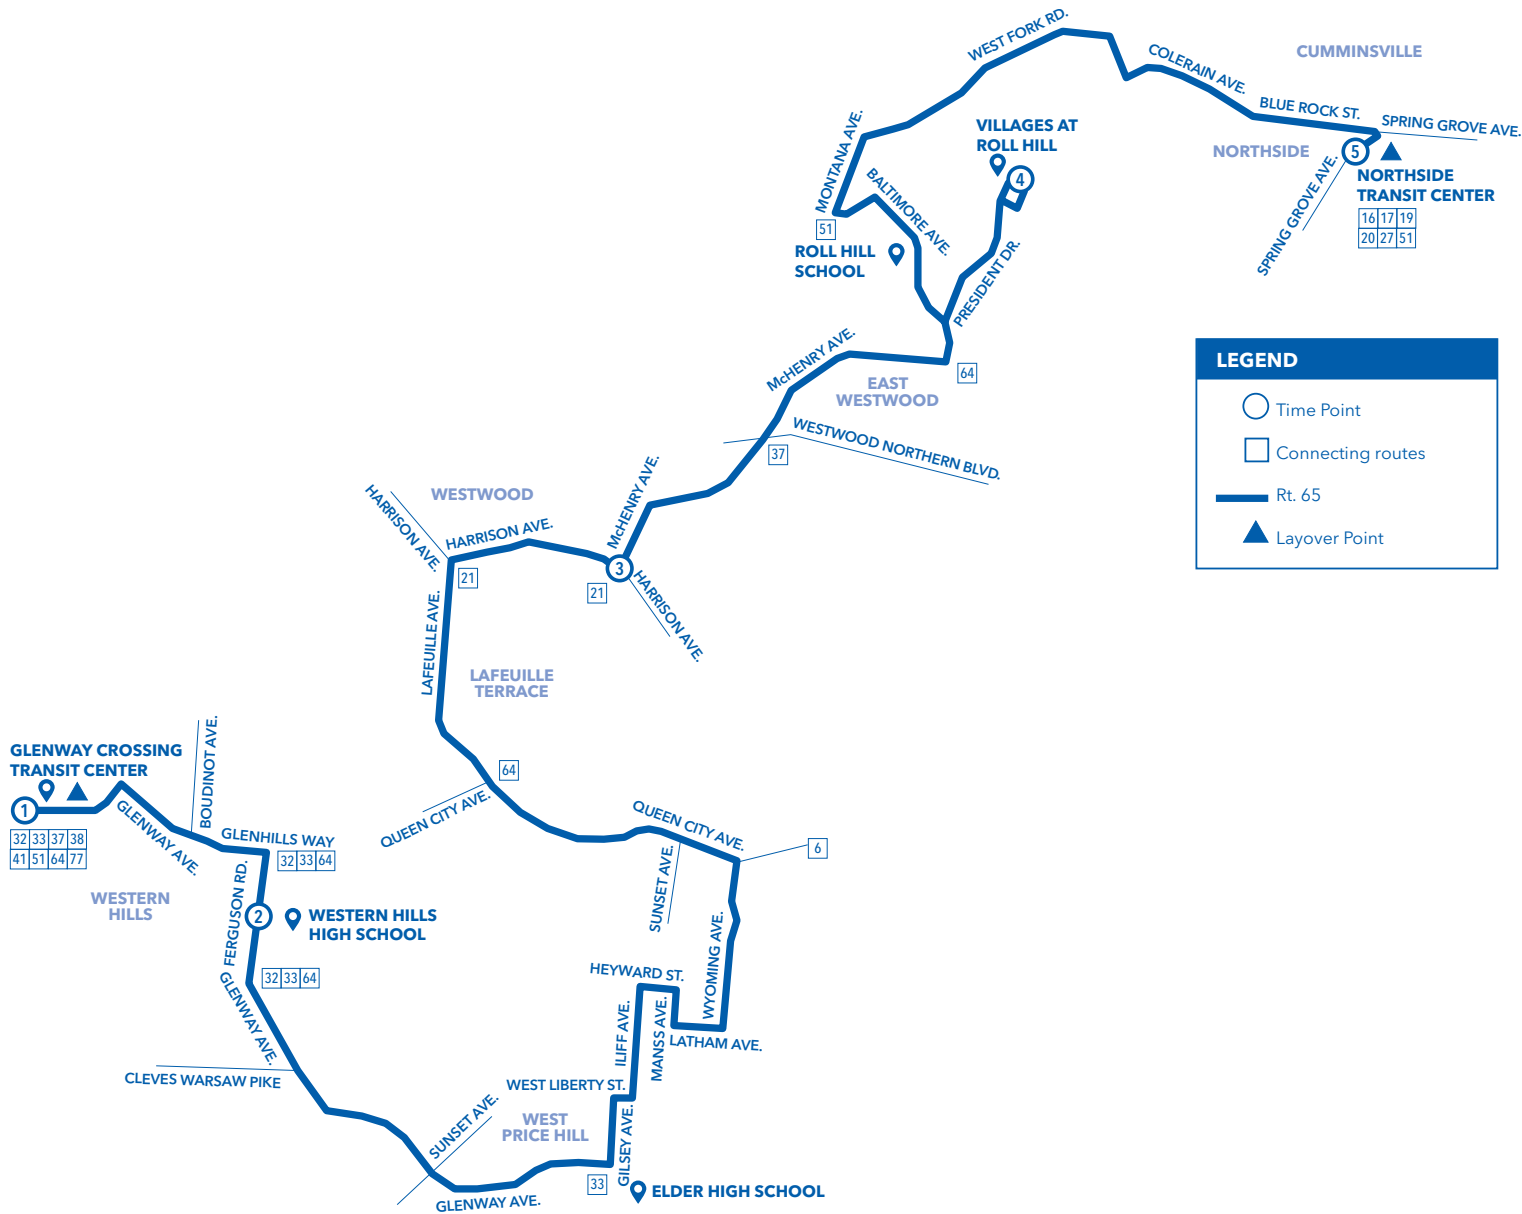

From Northside Transit Center – Glenway Crossing Transit Center (West)

①	②	③	④	⑤
Glenway Crossing Transit Center	Western Hills High School	Harrison & McHenry	Villages at Roll Hill President Dr.	Northside Transit Center

AM	5:30	5:43	5:51	6:11	6:18
	6:45	6:58	7:06	7:26	7:33
	7:20	7:34	7:42	8:03	8:10
	7:55	8:09	8:17	8:38	8:45
	8:30	8:43	8:50	9:06	9:13
PM	2:44	2:58	3:06	3:28	3:35
	3:20	3:34	3:42	4:04	4:11
	3:55	4:09	4:17	4:39	4:46
	4:30	4:45	4:53	5:13	5:20
	5:05	5:19	5:27	5:47	5:54
	5:40	5:54	6:02	6:22	6:29
	6:15	6:28	6:35	6:52	6:59

All trips are accessible with a wheelchair lift or ramp for people with disabilities.

G - Coach operates to or from the Queensgate garage at Bank & Dalton.

New printed schedules will not be issued if trips are adjusted by five minutes or less. Please visit www.go-metro.com for the most up-to-date schedule.

LATHAM AVE.

SUNSET AVE.

WYOMING AVE.

QUEEN CITY AVE.

QUEEN CITY AVE.

WESTWOOD

HARRISON AVE.
LAFEUILLE AVE.

**LAFEUILLE
TERRACE**