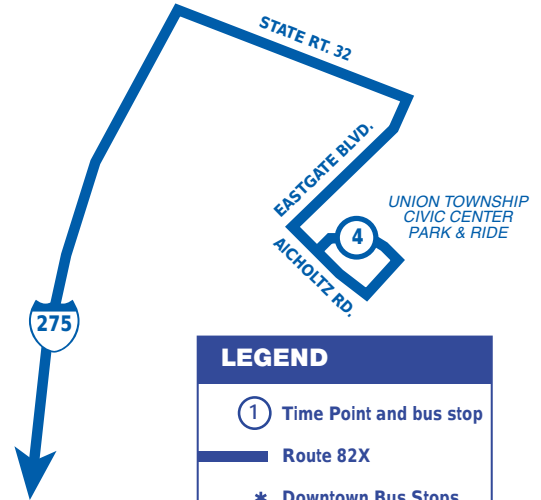

## From Eastgate / To Downtown

	④ Union Township Park & Ride	② Government Square Area F	③ On Fifth St. at Sycamore St.
<b>AM</b>	<b>6:06</b>	<b>6:40</b>	<b>A6:42</b>
	<b>6:35</b>	<b>7:10</b>	<b>G7:12</b>
	<b>6:53</b>	<b>7:30</b>	<b>G7:32</b>
	<b>7:07</b>	<b>7:50</b>	<b>G7:52</b>
	<b>7:33</b>	<b>8:15</b>	<b>G8:17</b>

## From Downtown / To Eastgate

	① On Reading Rd. at 12th St.	② Government Square Area F	④ Union Township Park & Ride
<b>PM</b>	<b>3:57</b>	<b>4:10</b>	<b>B4:42</b>
	<b>4:21</b>	<b>4:35</b>	<b>G5:08</b>
	<b>4:41</b>	<b>4:55</b>	<b>G5:30</b>
	<b>4:55</b>	<b>5:10</b>	<b>G5:48</b>
	<b>5:20</b>	<b>5:35</b>	<b>G6:08</b>

All trips are accessible with a wheelchair lift or ramp for people with disabilities.

**A** - Deadheads to Union Township Park & Ride

**B** - Deadheads to Reading & 12th St.

**G** - Buses travel to Metro's Queensgate Garage and do not return downtown.

# 82X Eastgate Express

TO DOWNTOWN