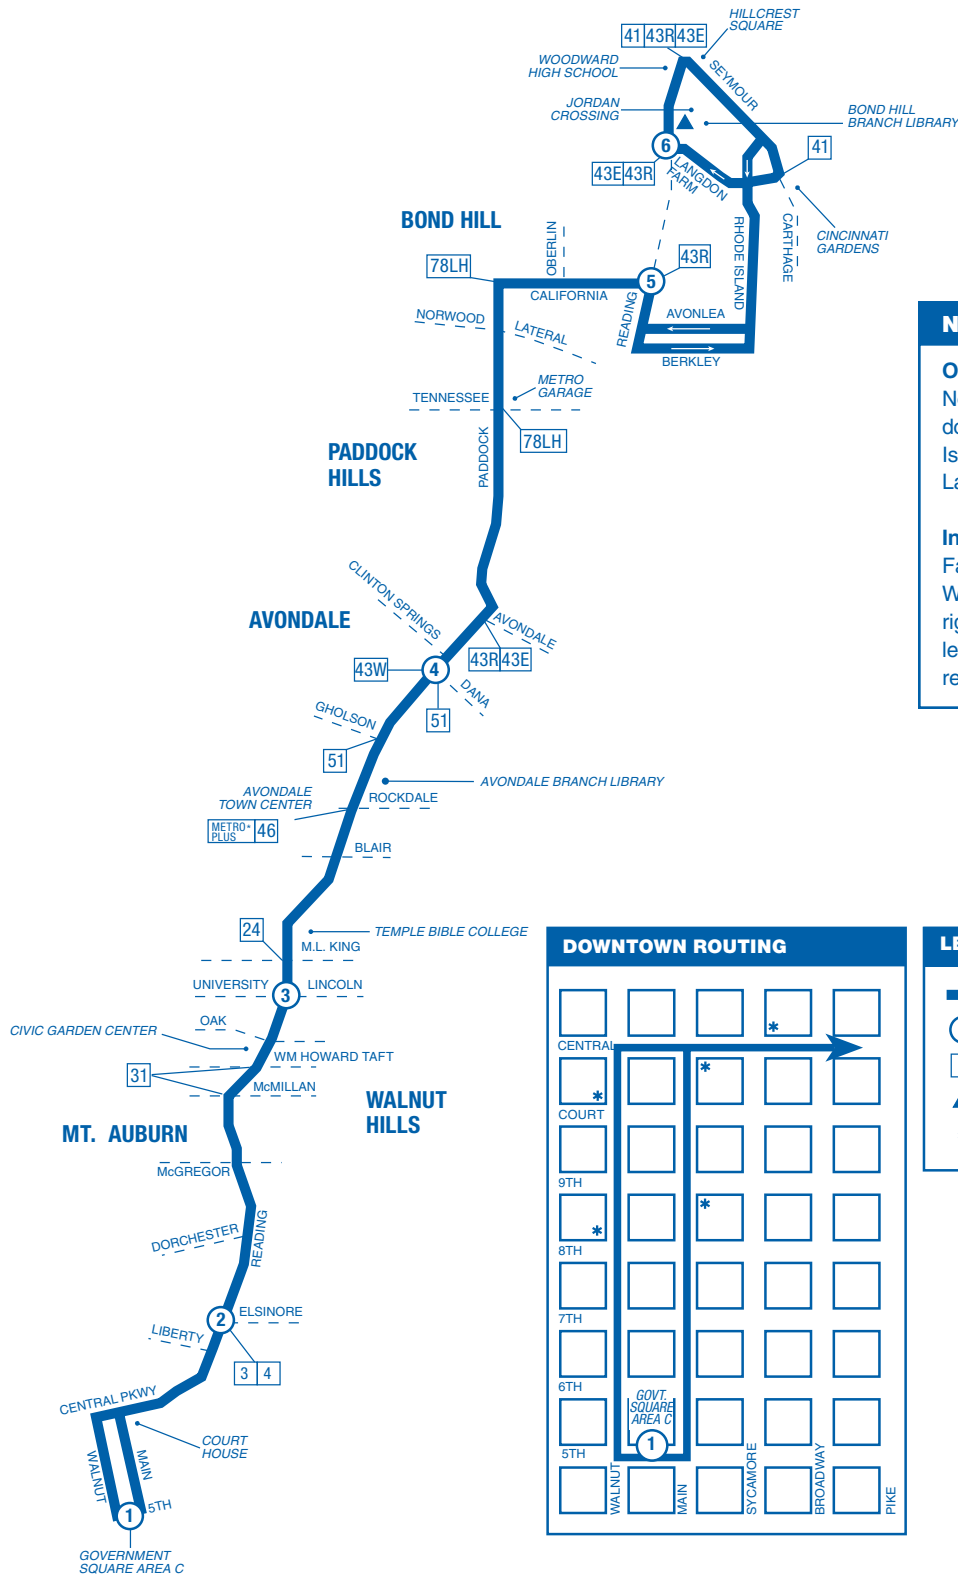

### NOTES

**Outbound** (from Rhode Island & Berkeley): North on Rhode Island to right on Langdon Farm, left on Seymour, left on Rhode Island, right on Langdon Farm to layover on Langdon Farm near Jordan Crossing.

**Inbound** (from the layover on Langdon Farm near Jordan Crossing): West on Langdon Farm to right on Reading, right on Seymour, right on Langdon Farm, left on Rhode Island, right on Avonlea to regular route.

### LEGEND

- Route 43 Bond Hill
- Time Point
- Connecting Routes
- Layover Point
- Downtown Bus Stops