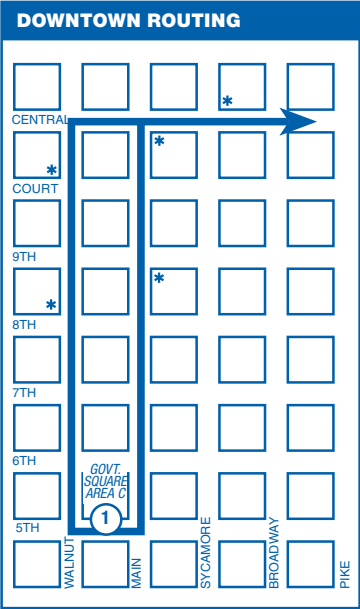

LEGEND

- Route 43 Bond Hill
- Time Point
- Connecting Routes
- Layover Point
- Downtown Bus Stops