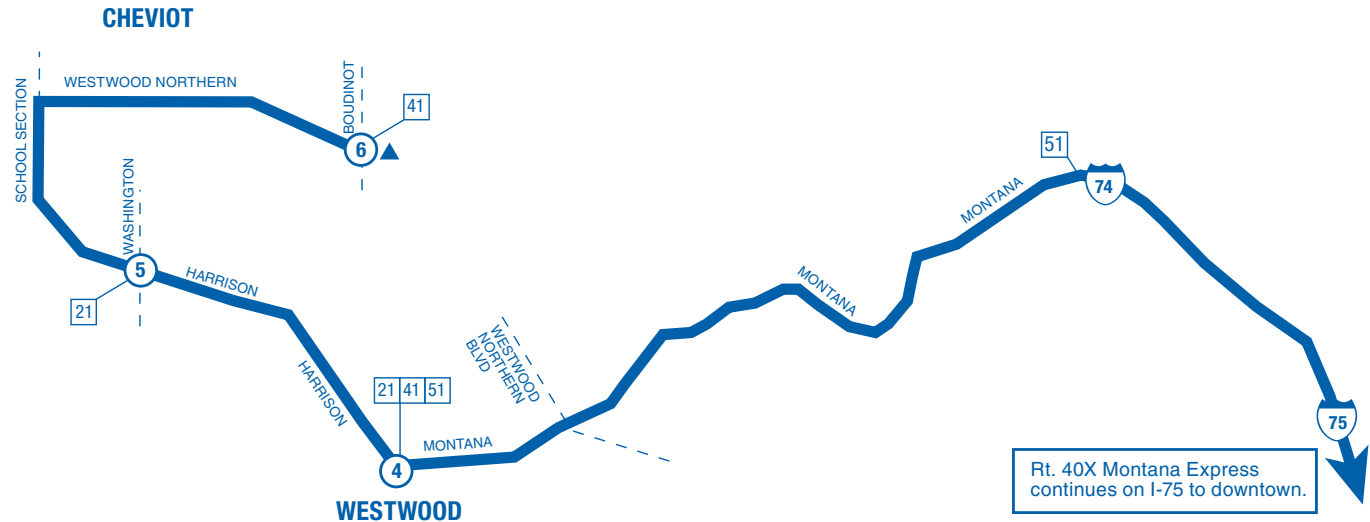

40X Monday through Friday

From Cheviot / To Downtown

	6	5	4	1	2
	On Westwood Northern Blvd. at Boudinot Ave.	On Harrison Ave. at Washington Ave.	On Harrison Ave. at Montana Ave.	Gov. Square Area E On 5th between Walnut & Main	On Ninth St. at Central Ave.
	ZONE 1	ZONE 1	ZONE 1	ZONE 1	ZONE 1
AM	6:10	6:18	6:23	6:45	D6:51
	6:39	6:47	6:53	7:15	G7:21
	7:04	7:12	7:18	7:40	G7:46
	7:14	7:22	7:28	7:50	G7:56
	7:37	7:45	7:51	8:15	G8:22

From Downtown / To Cheviot

	3	2	5	6
	On Race St. at Central Ave.	Gov. Square Area E On 5th between Walnut & Main	On Harrison Ave. at Washington Ave.	On Westwood Northern Blvd. at Boudinot Ave.
	ZONE 1	ZONE 1	ZONE 1	ZONE 1
PM	3:43	3:50	4:24	E4:30
	4:12	4:20	4:51	G4:57
	4:42	4:50	5:21	G5:27
	5:02	5:10	5:41	G5:47
	5:22	5:30	6:01	G6:07

All trips are accessible with a wheelchair lift or ramp for people with disabilities.

G – Bus travels to or from Queensgate garage at Bank & Dalton Streets.

D – Deadhead trip; riders may board if going to Westwood Northern Blvd. and Boudinot.

E – Deadhead trip to 7th & Central.

40X Montana Express

LEGEND

- Rt. 40X
- Time Points
- Connecting Routes
- Layover Point
- Downtown Bus Stops