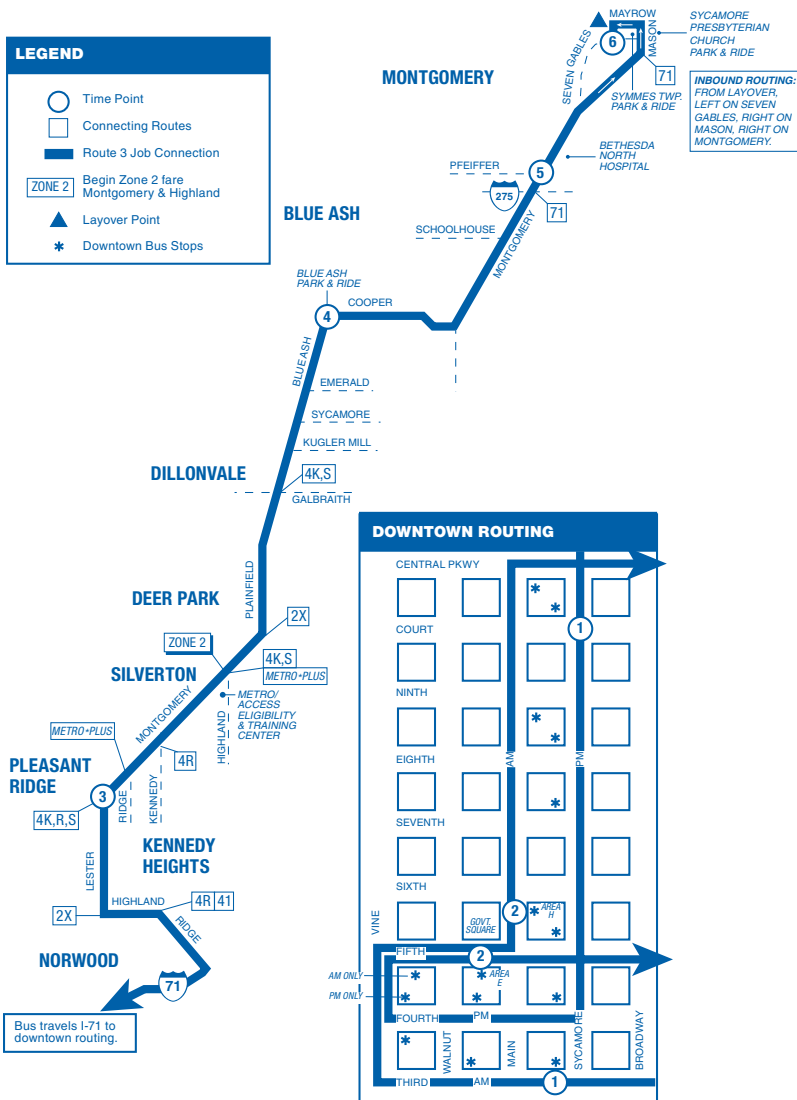

From Downtown / To Kenwood–Blue Ash–Montgomery

	3 On Sycamore St. at Court St. ZONE 1	2 Government Sq. Area E On 5th near Main ZONE 1	4 On Montgomery at Kenwood Rd. ZONE 2	5 On Blue Ash Rd. at Cooper Rd. ZONE 2	6 On Montgomery at Pfeiffer Rd. ZONE 2	7 Seven Gables Station ZONE 2
PM	3:34	3:45	4:05	4:16	4:25	4:35
	4:03	4:15	4:41	4:52	5:01	G5:11
	4:28	4:40	5:06	5:18	5:27	G5:37
	4:53	5:05	5:31	5:43	5:52	G6:02
	5:03	5:15	5:41	5:53	6:02	6:12
	5:43	5:55	6:18	6:29	6:38	G6:48

From Downtown / To Pleasant Ridge-Blue Ash-Montgomery

	① On Third St. at Sycamore St. ZONE 1	② Government Sq. Area H On Main at 6th ZONE 1	③ On Lester Rd. at Montgomery ZONE 1	④ On Blue Ash Rd. at Cooper Rd. ZONE 2	⑤ On Montgomery at Pfeiffer Rd. ZONE 2	⑥ Seven Gables Station ZONE 2
AM	—	—	G5:23	5:36	5:44	5:54
	5:49	5:55	6:15	6:29	6:37	6:47
	6:44	6:50	7:11	7:26	7:34	7:44
	7:49	7:55	8:16	8:31	8:40	G8:50

From Montgomery-Blue Ash-Pleasant Ridge / To Downtown

	⑥ Seven Gables Station ZONE 2	⑤ On Montgomery at Pfeiffer Rd. ZONE 2	④ On Blue Ash Rd. at Cooper Rd. ZONE 2	③ On Lester Rd. at Montgomery ZONE 1	① On Sycamore St. at Court St. ZONE 1	② Government Sq. Area E On 5th near Main ZONE 1
PM	3:03	3:14	3:25	3:43	4:03	4:15
	3:52	4:03	4:14	4:33	4:53	5:05
	4:47	4:58	5:09	5:28	5:48	G6:00
	G6:12	G6:23	G6:32	G6:47	—	—

LEGEND

- Time Point
- Connecting Routes
- Route 3 Job Connection
- Begin Zone 2 fare Montgomery & Highland
- Layover Point
- Downtown Bus Stops

NOTES

All trips are accessible with a wheelchair lift or ramp for people with disabilities.