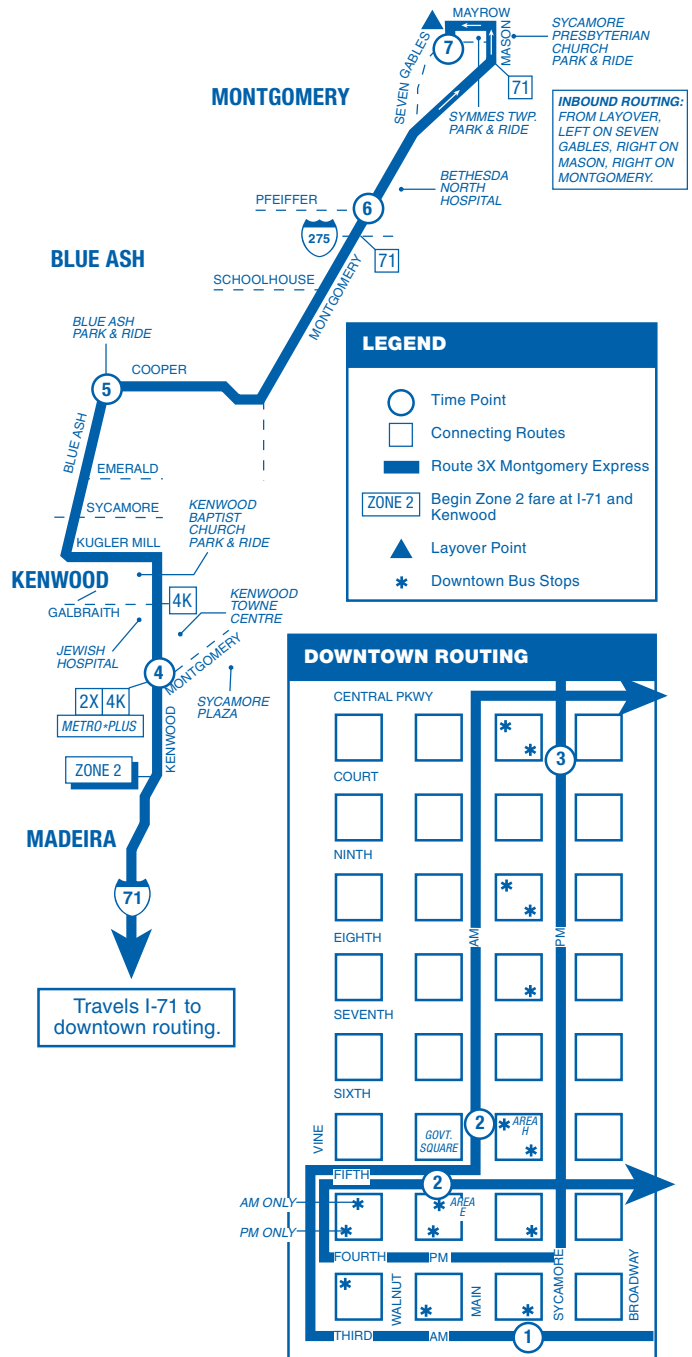

3X

Montgomery Express Monday through Friday

all trips accessible

New printed schedules will not be issued if trips are adjusted by five minutes or less. Please visit www.go-metro.com for the most up-to-date schedule.

From Montgomery–Blue Ash–Kenwood / To Downtown

	7 Seven Gables Station ZONE 2	6 On Montgomery at Pfeiffer Rd. ZONE 2	5 On Blue Ash Rd. at Cooper Rd. ZONE 2	4 On Montgomery at Kenwood Rd. ZONE 2	1 On Third St. at Sycamore St. ZONE 1	2 Government Sq. Area H On Main at 6th ZONE 1
AM	5:54	6:05	6:16	6:28	6:44	6:50
	6:24	6:35	6:46	6:58	7:14	G7:20
	6:41	6:52	7:04	7:16	7:34	G7:40
	6:55	7:06	7:18	7:30	7:49	7:55
	7:15	7:26	7:38	7:50	8:09	G8:15
	7:54	8:05	8:16	8:27	8:44	G8:50

From Downtown / To Kenwood–Blue Ash–Montgomery

	3 On Sycamore St. at Court St. ZONE 1	2 Government Sq. Area E On 5th near Main ZONE 1	4 On Montgomery at Kenwood Rd. ZONE 2	5 On Blue Ash Rd. at Cooper Rd. ZONE 2	6 On Montgomery at Pfeiffer Rd. ZONE 2	7 Seven Gables Station ZONE 2
PM	3:34	3:45	4:05	4:16	4:25	4:35
	4:03	4:15	4:41	4:52	5:01	G5:11
	4:28	4:40	5:06	5:18	5:27	G5:37
	4:53	5:05	5:31	5:43	5:52	G6:02
	5:03	5:15	5:41	5:53	6:02	6:12
	5:43	5:55	6:18	6:29	6:38	G6:48

All trips are accessible with a wheelchair lift or ramp for people with disabilities.

G - Bus travels to or from Bond Hill garage, 4700 Paddock Rd.

This is a pay-as-you-go route

Fares are paid when exiting the bus; outbound P.M. trips only.

NOTES