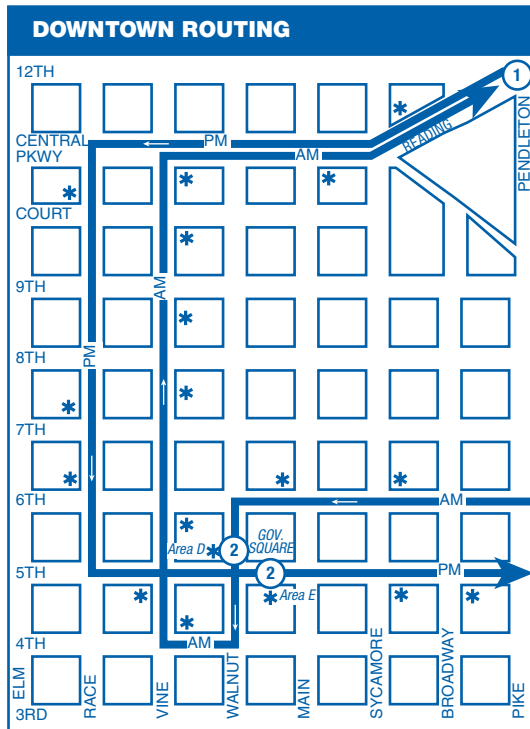

	7	6	5	4	3	2	1
	On Erie Ave. at Whetsel	On Brotherton at Ridge Rd.	On Paxton Rd at Hyde Park Plaza	On Delta Ave. at Linwood	On Delta Ave. at Columbia Pkwy.	Gov. Square Area D Walnut at Fifth	On Reading Rd. at Pendleton
	ZONE 1	ZONE 1	ZONE 1	ZONE 1	ZONE 1	ZONE 1	ZONE 1
AM	7:04	7:12	7:15	7:24	7:28	7:40	G7:48
	7:31	7:39	7:42	7:52	7:56	8:10	G8:18

From Downtown / To Mt. Lookout / To Hyde Park

	1	2	3	4	5	6	7
	On Reading Rd. at Pendleton	Gov. Square Area E On Fifth between Walnut & Main	On Delta Ave. at Columbia Pkwy.	On Delta Ave. at Linwood	On Paxton Rd at Hyde Park Plaza	On Brotherton at Ridge Rd.	On Erie Ave. at Whetsel
	ZONE 1	ZONE 1	ZONE 1	ZONE 1	ZONE 1	ZONE 1	ZONE 1
PM	4:38	4:50	5:04	5:08	5:16	5:19	G5:25
	5:06	5:20	5:34	5:39	5:47	5:50	G5:56

SCHEDULE

All trips are accessible with a wheelchair lift or ramp for people with disabilities.

SCHEDULE

G – Garage trip: to or from Bond Hill Garage at 4700 Paddock

25X Mt. Lookout Express

Express route continues via Columbia Parkway to downtown routing.

LEGEND

- ① Time Point
- Connecting Routes
- ▬ Route 25X
- ▲ Layover Point
- * Downtown Bus Stops