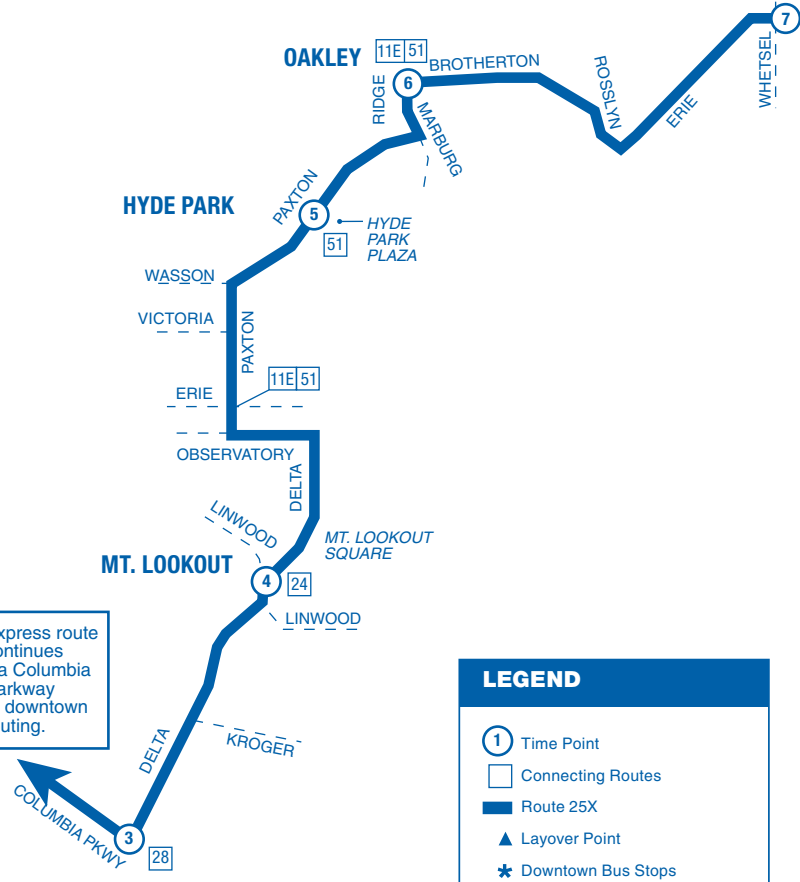

	7	6	5	4	3	2	1
	On Erie Ave. at Whetsel	On Brotherton at Ridge Rd.	On Paxton Rd at Hyde Park Plaza	On Delta Ave. at Linwood	On Delta Ave. at Columbia Pkwy.	Gov. Square Area D Walnut at Fifth	On Reading Rd. at Pendleton
	ZONE 1	ZONE 1	ZONE 1	ZONE 1	ZONE 1	ZONE 1	ZONE 1
AM	7:04	7:12	7:15	7:24	7:28	7:40	G7:48
	7:31	7:39	7:42	7:52	7:56	8:10	G8:18

From Downtown / To Mt. Lookout / To Hyde Park

	1	2	3	4	5	6	7
	On Reading Rd. at Pendleton	Gov. Square Area E On Fifth between Walnut & Main	On Delta Ave. at Columbia Pkwy.	On Delta Ave. at Linwood	On Paxton Rd at Hyde Park Plaza	On Brotherton at Ridge Rd.	On Erie Ave. at Whetsel
	ZONE 1	ZONE 1	ZONE 1	ZONE 1	ZONE 1	ZONE 1	ZONE 1
PM	4:38	4:50	5:04	5:08	5:16	5:19	G5:25
	5:06	5:20	5:34	5:39	5:47	5:50	G5:56

SCHEDULE

All trips are accessible with a wheelchair lift or ramp for people with disabilities.

SCHEDULE

G – Garage trip: to or from Bond Hill Garage at 4700 Paddock

25X Mt. Lookout Express

Express route continues via Columbia Parkway to downtown routing.

LEGEND

- ① Time Point
- Connecting Routes
- ▬ Route 25X
- ▲ Layover Point
- * Downtown Bus Stops