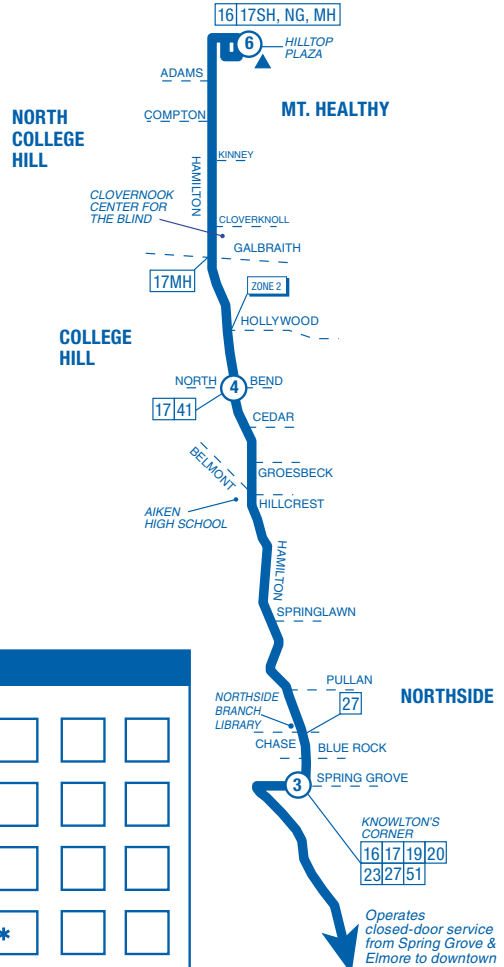

From Downtown / To Mt. Healthy-Clovernook

		7 Hilltop Plaza on Hamilton ZONE 2	6 Perry St. & Compton Rd. ZONE 2	5 North Bend & Hamilton Ave. ZONE 1	4 Knowlton's Corner Hamilton & Hoffner ZONE 1	1 Gov. Square Area E On Fifth St. ZONE 1	2 Vine St. & Court St. ZONE 1
AM	MH	6:00	—	6:13	6:26	6:42	6:49
	D	—	6:12	6:33	6:46	7:02	G7:09
	MH	6:38	—	6:51	7:04	7:20	G7:27
	D	—	6:45	7:06	7:19	7:35	G7:42
	MH	7:08	—	7:21	7:34	7:50	G7:57
	D	—	7:15	7:36	7:49	8:05	G8:12
	MH	7:38	—	7:51	8:04	8:20	G8:27

		3 Race St. & Court St. ZONE 1	1 Gov. Square Area E Fifth St. ZONE 1	4 Knowlton's Corner Hamilton & Hoffner ZONE 1	5 North Bend & Hamilton Ave. ZONE 1	6 Perry St. & Compton Rd. ZONE 2	7 Hilltop Plaza Hamilton Ave. ZONE 2
PM	MH	3:59	4:07	4:27	4:38	—	G4:54
	D	4:14	4:22	4:42	4:53	5:08	—
	MH	4:29	4:37	4:57	5:08	—	G5:24
	D	4:44	4:52	5:12	5:23	5:38	—
	MH	4:58	5:07	5:27	5:38	—	G5:55
	D	5:14	5:22	5:42	5:53	G6:08	—
	MH	5:59	6:07	6:27	6:38	—	G6:54

**N
O
T
E
S**

MH - 15X Mt Healthy Express
D - 15X Daly Express

G - Bus travels to or from Queensgate garage at Bank & Dalton.

15X Daly Express

Route continues to downtown routing.

LEGEND

- Route 15X
- Time Point
- Layover Point
- Downtown Bus Stop
- Connecting Route
- Begin Zone 2 fare at Hollywood & Hamilton or Galbraith & Daly

15X Mt. Healthy Express

Route continues to downtown routing.