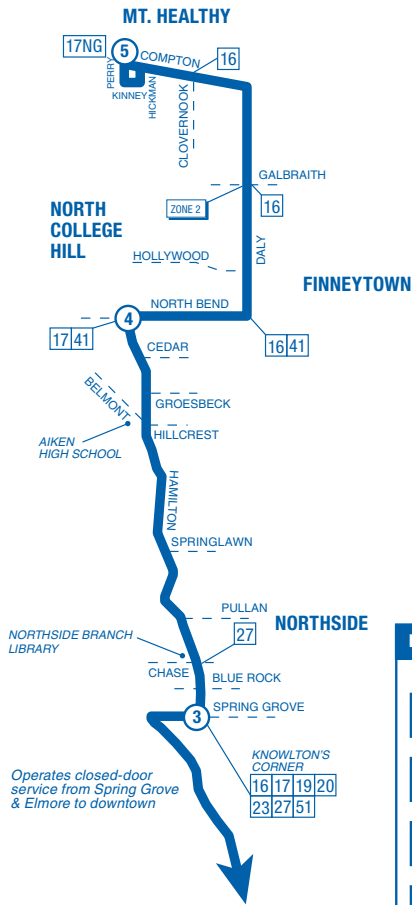

		3 Race St. & Court St. ZONE 1	1 Gov. Square Area E Fifth St. ZONE 1	4 Knowlton's Corner Hamilton & Hoffner ZONE 1	5 North Bend & Hamilton Ave. ZONE 1	6 Perry St. & Compton Rd. ZONE 2	7 Hilltop Plaza Hamilton Ave. ZONE 2
PM	MH	3:59	4:07	4:27	4:38	—	G4:54
	D	4:14	4:22	4:42	4:53	5:08	—
	MH	4:29	4:37	4:57	5:08	—	G5:24
	D	4:44	4:52	5:12	5:23	5:38	—
	MH	4:58	5:07	5:27	5:38	—	G5:55
	D	5:14	5:22	5:42	5:53	G6:08	—
	MH	5:59	6:07	6:27	6:38	—	G6:54

**N
O
T
E
S**

All trips are accessible with a wheelchair lift or ramp for people with disabilities.

Rt. 15X operates closed-door service between Knowlton's Corner and downtown, and between downtown and Knowlton's Corner.

**N
O
T
E
S**

MH - 15X Mt Healthy Express
D - 15X Daly Express

G - Bus travels to or from Queensgate garage at Bank & Dalton.

15X Daly Express

Route continues to downtown routing.

LEGEND

- Route 15X
- Time Point
- Layover Point
- Downtown Bus Stop
- Connecting Route
- Begin Zone 2 fare at Hollywood & Hamilton or Galbraith & Daly

15X Mt. Healthy Express

Route continues to downtown routing.