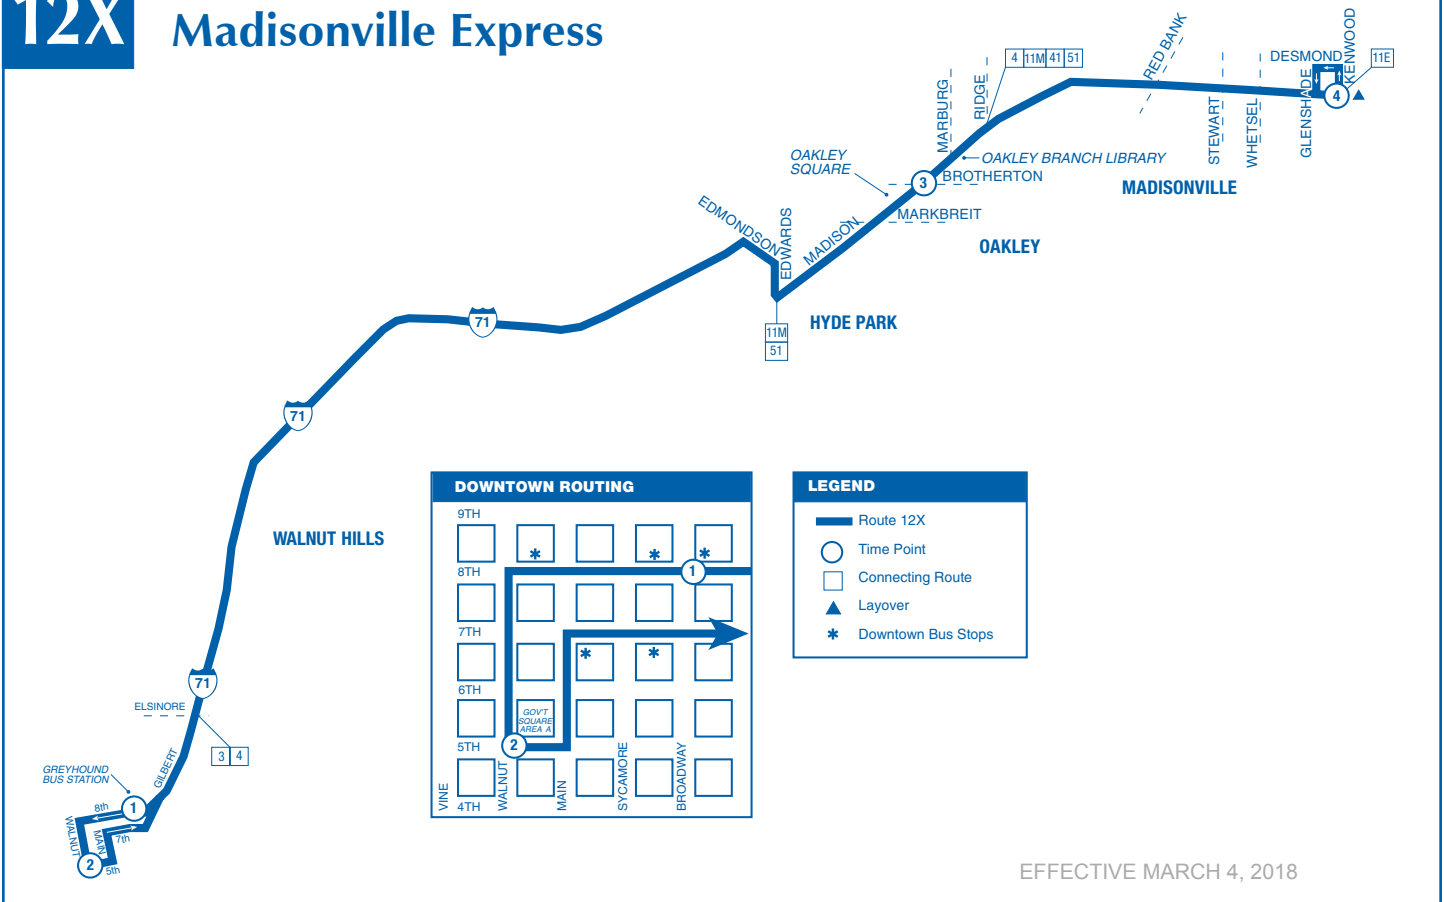

12X Monday through Friday

All trips accessible

New printed schedules will not be issued if trips are adjusted by five minutes or less. Please visit www.go-metro.com for the most up-to-date schedule.

From Madisonville / To Downtown

| | 4 Madison Rd. & Kenwood Loop ZONE 1 | 3 Madison Rd. & Brotherton Ave. ZONE 1 | 2 Government Square Area A ZONE 1 |
|----|---|--|---|
| AM | 7:06 7:41 | 7:19 7:54 | G7:40 G8:15 |

From Downtown / To Madisonville

| | 1 8th St. & Broadway St. ZONE 1 | 2 Government Square Area A ZONE 1 | 3 Madison Rd. & Brotherton Ave. ZONE 1 | 3 Madison Rd. & Kenwood Loop ZONE 1 |
|----|---------------------------------------|---|--|---|
| PM | 5:05 5:30 | 5:10 5:35 | 5:33 5:58 | G5:43 G6:08 |

SMTWTF

All trips are accessible with a wheelchair lift or ramp for people with disabilities.

SMTWTF

G – Garage trip: to or from Bond Hill Garage at 4700 Paddock Rd.

12X Madisonville Express

EFFECTIVE MARCH 4, 2018