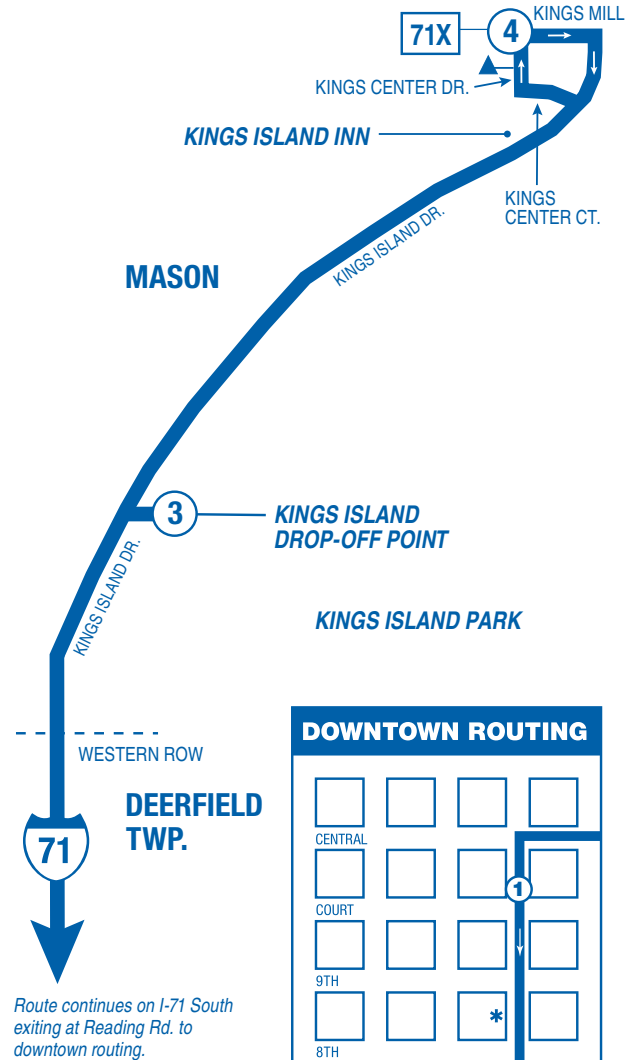

## From Kings Mill – Kings Island / To Downtown

	4 Kings Mill	3 Kings Island Drop Off Point	1 Government Square Area E
<b>PM</b>	2:30	2:35	G3:13
	6:12	6:17	6:55
	7:50	7:53	8:30
	9:10	9:13	9:50
	10:30	10:33	11:10
	11:50	11:53	G12:30

## From Downtown / To Kings Island – Kings Mill

	2 Sycamore St. & Court St.	1 Government Square Area E	3 Kings Island Drop Off Point	4 Kings Mill
<b>AM</b>	8:04	8:10	8:40	G8:44
	9:44	9:50	10:20	G10:24
<b>PM</b>	1:44	1:50	2:20	2:24
	5:19	5:25	5:55	5:59
	NOTE E	6:55	7:27	7:31
	NOTE E	8:30	9:00	9:04
	NOTE E	9:50	10:20	10:24
	NOTE E	11:10	11:40	11:44

All trips are accessible with a wheelchair lift or ramp for people with disabilities.

NOTE E – Board at Government Square Area E.

New printed schedules will not be issued if trips are adjusted by five minutes or less. Please visit [www.go-metro.com](http://www.go-metro.com) for the most up-to-date schedule.

## LEGEND

- Rt. 72 Kings Island Direct
- Time Point
- ▲ Layover Point
- \* Downtown Bus Stop