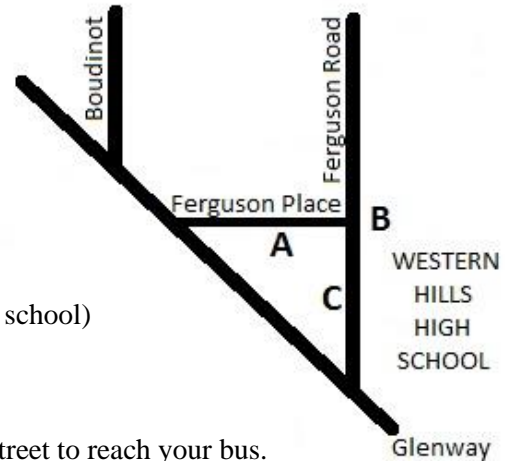

## Western Hills High School

### PM Lineup Instructions

Buses leaving Western Hills High School will line up in three locations around the school:

- Area A:** on **Ferguson Place Eastbound** (next to baseball field)
- Area B:** on **Ferguson Road Northbound** (in front of school)
- Area C:** on **Ferguson Road Southbound** (across the street from school)

Buses will depart promptly at **2:25PM**.

Please be careful and use marked crosswalks when crossing the street to reach your bus. The order in which buses will line up are as follows:

### Area A: Ferguson Place

- 1 3311 Ferguson - College Hill - Daly #1
- 2 3311 Ferguson - College Hill - Daly #2
- 3 3311 Ferguson - College Hill - Daly #3
- 4 3312 Ferguson - Robb Ave. - Cheviot #1
- 5 3312 Ferguson - Robb Ave. - Cheviot #2
- 6 3313 Ferguson - Northside
- 7 3314 Ferguson - Colerain Ave. - College Hill
- 8 3315 Ferguson - College Hill - Argus
- 9 3316 Ferguson - Cheviot - Robin Hill
- 10 3317 Ferguson - Winton - Avondale