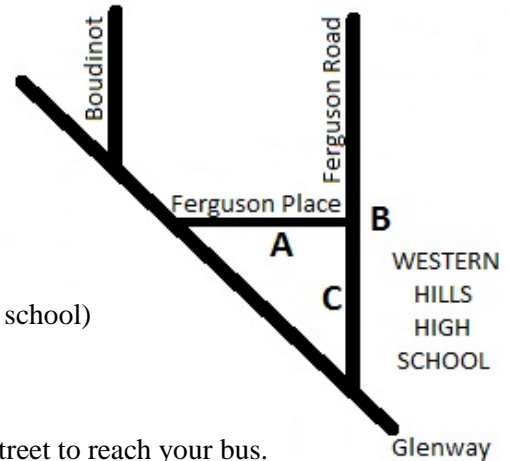

Western Hills High School

PM Lineup Instructions

Buses leaving Western Hills High School will line up in three locations around the school:

- Area A:** on **Ferguson Place Eastbound** (next to baseball field)
- Area B:** on **Ferguson Road Northbound** (in front of school)
- Area C:** on **Ferguson Road Southbound** (across the street from school)

Buses will depart promptly at **2:25PM**.

Please be careful and use marked crosswalks when crossing the street to reach your bus. The order in which buses will line up are as follows:

Area A: Ferguson Place

- 1 3311 Ferguson - College Hill – Daly #1
- 2 3311 Ferguson - College Hill – Daly #2
- 3 3311 Ferguson - College Hill – Daly #3
- 4 3312 Ferguson - Robb Ave. - Cheviot #1
- 5 3312 Ferguson - Robb Ave. - Cheviot #2
- 6 3313 Ferguson - Northside
- 7 3314 Ferguson - Colerain Ave. - College Hill
- 8 3315 Ferguson - College Hill - Argus
- 9 3316 Ferguson - Cheviot - Robin Hill
- 10 3317 Ferguson - Winton - Avondale

Area C: Ferguson (Southbound)

- 1 3341 Ferguson - Mt Auburn - Avondale
- 2 3342 Ferguson - Walnut Hills - Evanston
- 3 3351 Ferguson - Price Hill
- 4 3352 Ferguson - East Price Hill #1
- 5 3352 Ferguson - East Price Hill #2
- 6 3353 Ferguson - Warsaw - Lower Price Hill
- 7 3354 Ferguson - East Price Hill - Central Pkwy
- 8 3371 Ferguson - Bond Hill - Silverton - Hartwell
- 9 3381 Ferguson - Saylor Park
- 10 3383 Ferguson - Covedale - East Price Hill