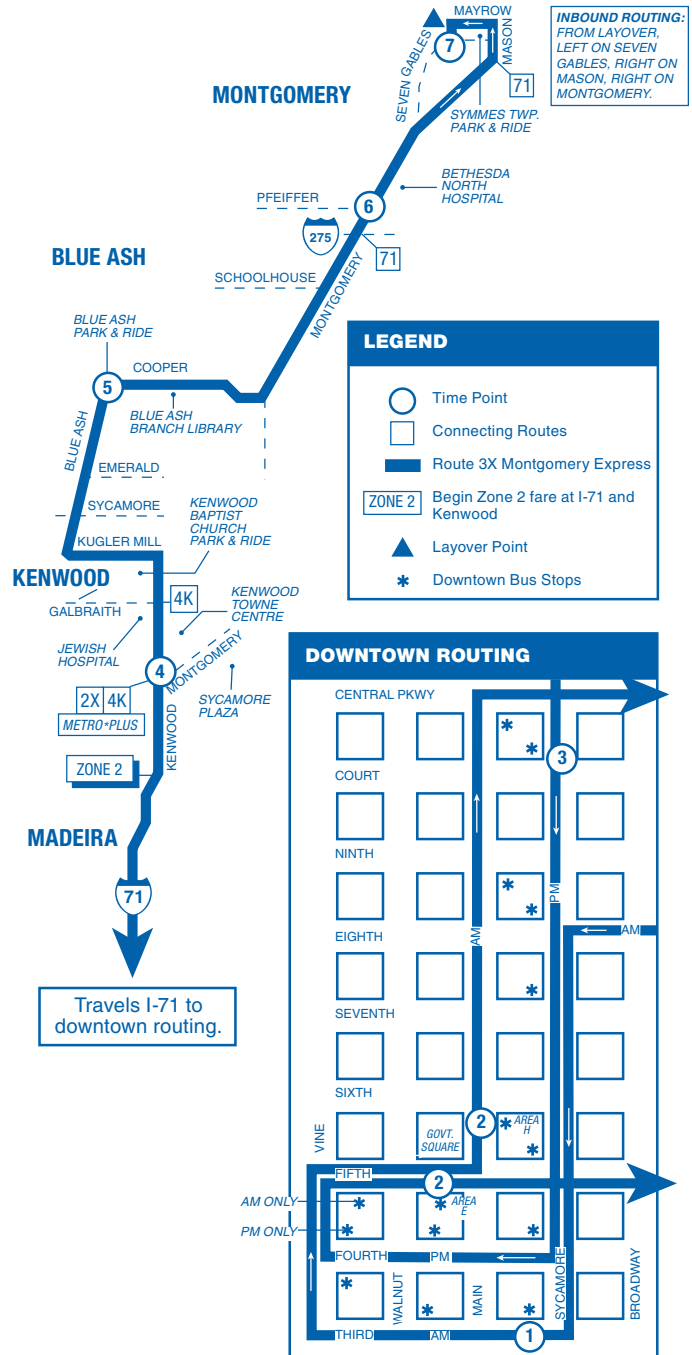

3X

Montgomery Express Monday through Friday

all trips accessible

New printed schedules will not be issued if trips are adjusted by five minutes or less. Please visit www.go-metro.com for the most up-to-date schedule.

From Montgomery–Blue Ash–Kenwood / To Downtown

	⑦ Seven Gables Station ZONE 2	⑥ On Montgomery at Pfeiffer Rd. ZONE 2	⑤ On Blue Ash Rd. at Cooper Rd. ZONE 2	④ On Montgomery at Kenwood Rd. ZONE 2	① On Third St. at Sycamore St. ZONE 1	② Government Sq. Area H On Main at 6th ZONE 1
AM	5:53	6:03	6:14	6:25	6:44	6:50
	6:21	6:33	6:44	6:55	7:14	G7:20
	6:40	6:52	7:03	7:14	7:34	G7:40
	6:53	7:04	7:15	7:26	7:49	7:55
	7:13	7:24	7:35	7:46	8:09	G8:15
	7:51	8:02	8:13	8:24	8:45	G8:50

From Downtown / To Kenwood–Blue Ash–Montgomery

	③ On Sycamore St. at Court St. ZONE 1	② Government Sq. Area E On 5th near Main ZONE 1	④ On Montgomery at Kenwood Rd. ZONE 2	⑤ On Blue Ash Rd. at Cooper Rd. ZONE 2	⑥ On Montgomery at Pfeiffer Rd. ZONE 2	⑦ Seven Gables Station ZONE 2
PM	3:35	3:45	4:07	4:18	4:27	4:38
	4:04	4:15	4:41	4:52	5:01	G5:12
	4:29	4:40	5:06	5:18	5:27	G5:38
	4:54	5:05	5:31	5:43	5:52	G6:03
	5:04	5:15	5:41	5:53	6:02	6:13
	5:44	5:55	6:17	6:28	6:37	G6:48

All trips are accessible with a wheelchair lift or ramp for people with disabilities.

G - Bus travels to or from Bond Hill garage, 4700 Paddock Rd.

This is a pay-as-you-go route

Fares are paid when exiting the bus; outbound P.M. trips only.

NOTES

EFFECTIVE MAY 27, 2018