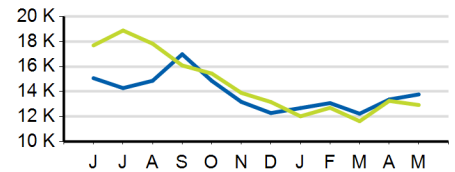

Express Ridership

Average Fixed Ridership: Weekday

Average Fixed Ridership: Saturday

Average Fixed Ridership: Sunday

Passengers per Hour: Local

Cost per Passenger: Local

On-Time Performance: Local

Passengers per Trip: Express