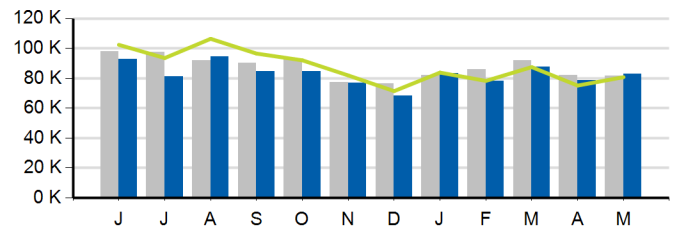

Express Ridership