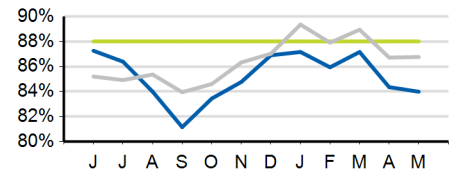

Express Ridership

Average Fixed Ridership: Weekday

Average Fixed Ridership: Saturday

Average Fixed Ridership: Sunday

Passengers per Hour: Local

Cost per Passenger: Local

On-Time Performance: Local

Passengers per Trip: Express