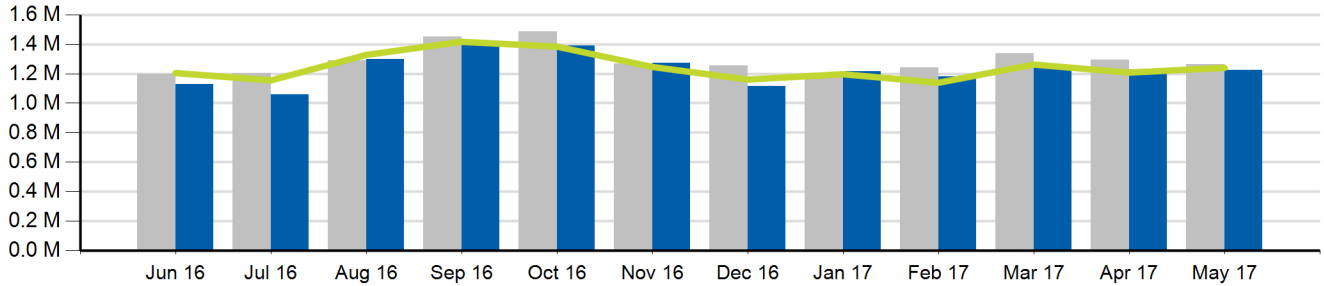

Ridership Performance Report: May 2017

Year-To-Date Ridership

	2017	2016	% Chg	Budget	% Chg
Total	6,110,553	6,333,031	-3.5%	6,049,627	1.0%
Local	5,700,404	5,909,640	-3.5%	5,644,345	1.0%
Express	410,149	423,391	-3.1%	405,282	1.2%

Monthly Ridership

	2017	2016	% Chg	Budget	% Chg
Total	1,226,494	1,263,319	-2.9%	1,240,628	-1.1%
Local	1,143,764	1,181,720	-3.2%	1,159,924	-1.4%
Express	82,730	81,599	1.4%	80,704	2.5%

Total Ridership

Local Ridership