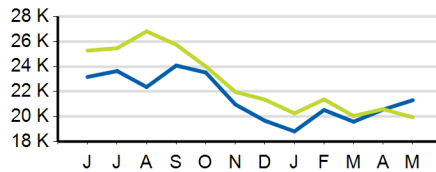

Average Fixed Ridership: Saturday