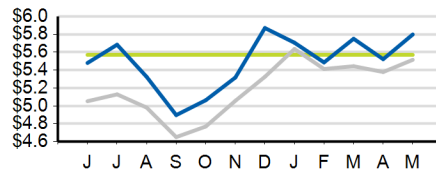

Express Ridership

Average Fixed Ridership: Weekday

Average Fixed Ridership: Saturday

Average Fixed Ridership: Sunday

Passengers per Hour: Local

Cost per Passenger: Local

On-Time Performance: Local

Passengers per Trip: Express