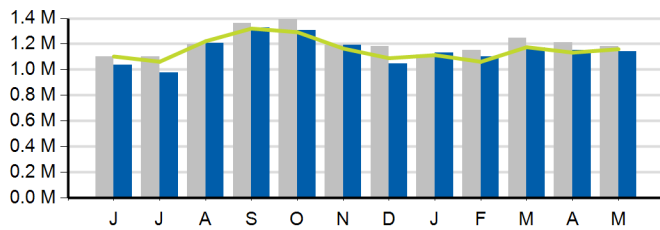

Ridership Performance Report: May 2017

Year-To-Date Ridership

	2017	2016	% Chg	Budget	% Chg
Total	6,110,553	6,333,031	-3.5%	6,049,627	1.0%
Local	5,700,404	5,909,640	-3.5%	5,644,345	1.0%
Express	410,149	423,391	-3.1%	405,282	1.2%

Monthly Ridership

	2017	2016	% Chg	Budget	% Chg
Total	1,226,494	1,263,319	-2.9%	1,240,628	-1.1%
Local	1,143,764	1,181,720	-3.2%	1,159,924	-1.4%
Express	82,730	81,599	1.4%	80,704	2.5%

Total Ridership

Local Ridership

Express Ridership

Average Fixed Ridership: Weekday

Average Fixed Ridership: Saturday

Average Fixed Ridership: Sunday

Passengers per Hour: Local

Cost per Passenger: Local

On-Time Performance: Local

Passengers per Trip: Express