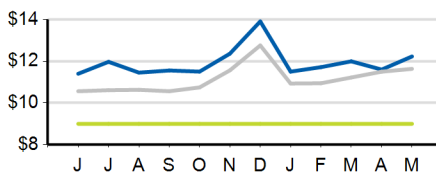

Cost per Passenger: Express