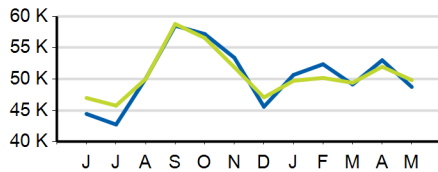

Average Fixed Ridership: Weekday