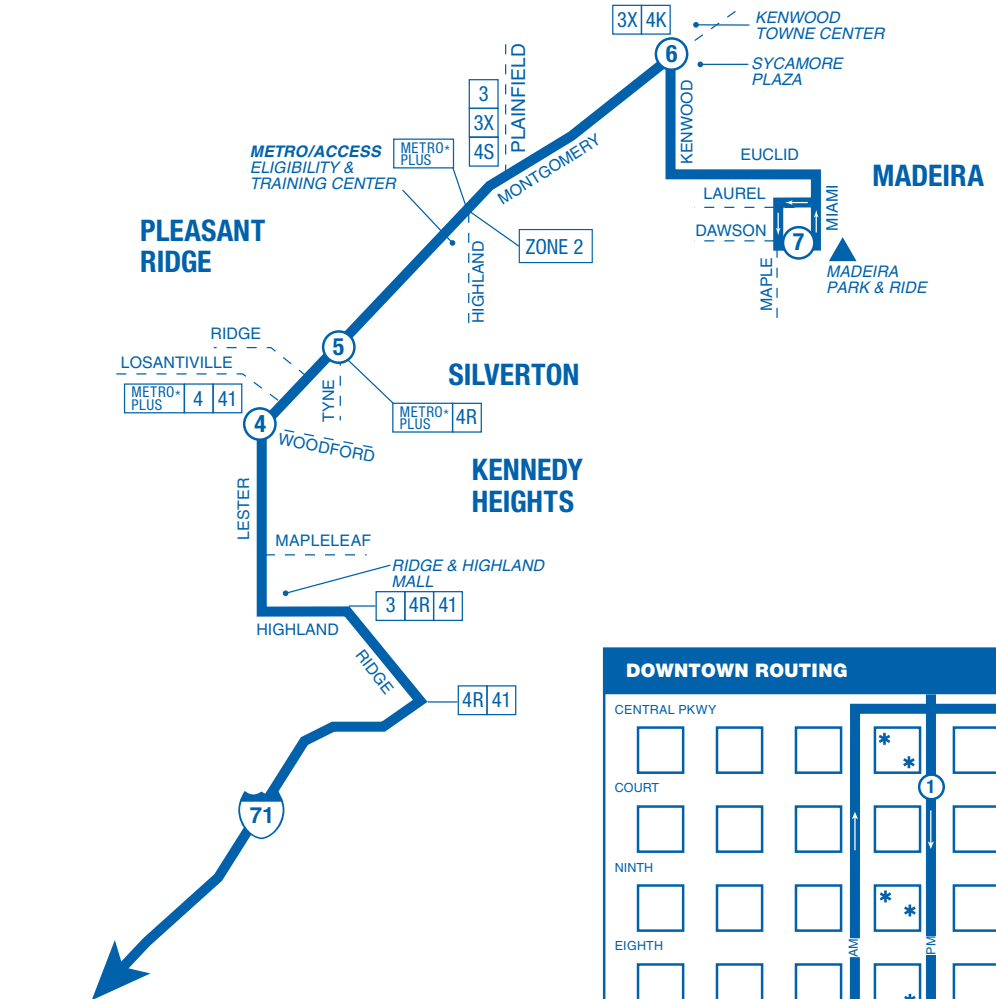

## From Downtown / To Madeira

|    | 1                        | 2   | 4                       | 5                     | 6                        | 7                                 |
|----|--------------------------|---|-------------------------|-----------------------|--------------------------|-----------------------------------|
|    | On Sycamore at Court St. | Government Square Area E On 5th near Main | On Montgomery at Lester | On Montgomery at Tyne | On Montgomery at Kenwood | Madeira Park & Ride on Dawson Rd. |
|    | ZONE 1                   | ZONE 1                                    | ZONE 1                  | ZONE 1                | ZONE 2                   | ZONE 2                            |
| PM | 4:01                     | 4:12                                      | 4:33                    | 4:38                  | 4:46                     | B4:54                             |
|    | 4:31                     | 4:42                                      | 5:04                    | 5:09                  | 5:18                     | G5:25                             |
|    | 5:02                     | 5:12                                      | 5:35                    | 5:40                  | 5:48                     | G5:55                             |
|    | 5:31                     | 5:40                                      | 6:01                    | 6:05                  | 6:12                     | G6:19                             |

All trips are accessible with a wheelchair lift or ramp for people with disabilities.

NOTES

A – Deadhead back to Madeira Layover and arrive in Madeira at 7:55 a.m. Deadhead trips will display an “Out Of Service” sign.

# 2X Madeira Express

For downtown routing, see inset at right.