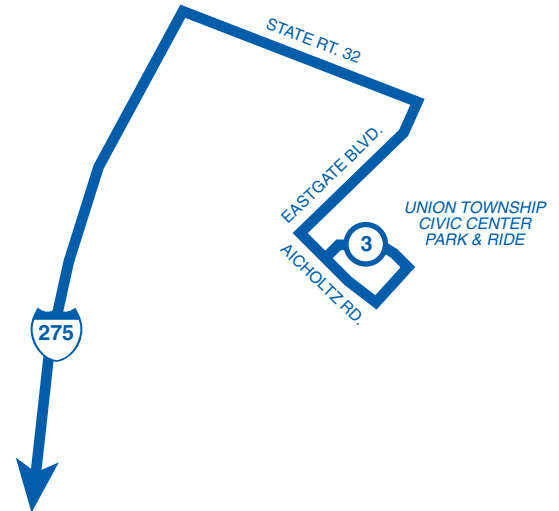

82x Monday through Friday

All trips accessible

New printed schedules will not be issued if trips are adjusted by five minutes or less. Please visit www.go-metro.com for the most up-to-date schedule.

From Eastgate / To Downtown

	③ Union Township Park & Ride	② Government Square Area F	③ Union Township Park & Ride
AM	6:10	6:40	7:05
	6:39	7:10	7:35
	6:57	G7:30	—
	7:15	G7:50	—
	7:40	G8:15	—

From Downtown / To Eastgate

	① On Walnut St. at Court St.	② Government Square Area F	③ Union Township Park & Ride
PM	4:05	4:10	4:37
	4:30	4:35	G5:03
	4:50	4:55	5:23
	5:05	5:10	G5:40
	5:25	5:30	G5:58

NOTES

All trips are accessible with a wheelchair lift or ramp for people with disabilities.

G – Buses travel to Metro's Queensgate Garage and do not return downtown.

82x Eastgate Express

TO DOWNTOWN

DOWNTOWN ROUTING