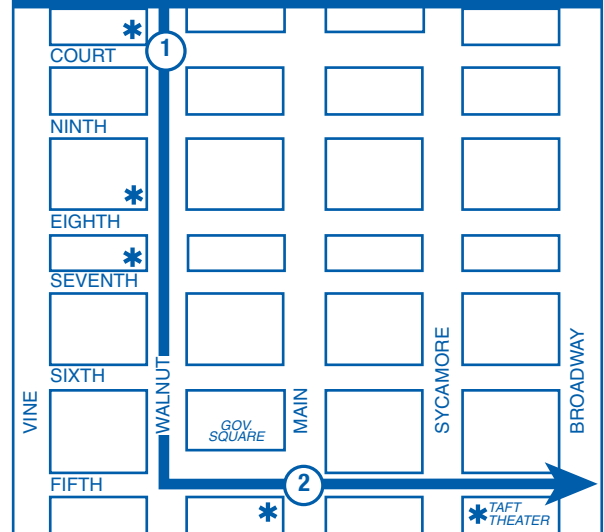

82x Monday through Friday

All trips accessible

New printed schedules will not be issued if trips are adjusted by five minutes or less. Please visit www.go-metro.com for the most up-to-date schedule.

From Eastgate / To Downtown

	③ Union Township Park & Ride	② Government Square Area F	③ Union Township Park & Ride
AM	6:10	6:40	7:05
	6:39	7:10	7:35
	6:57	G7:30	—
	7:15	G7:50	—
	7:40	G8:15	—

From Downtown / To Eastgate

	① On Walnut St. at Court St.	② Government Square Area F	③ Union Township Park & Ride
PM	4:05	4:10	4:37
	4:30	4:35	G5:03
	4:50	4:55	5:23
	5:05	5:10	G5:40
	5:25	5:30	G5:58

NOTES

All trips are accessible with a wheelchair lift or ramp for people with disabilities.

G – Buses travel to Metro's Queensgate Garage and do not return downtown.

82x Eastgate Express

TO DOWNTOWN

DOWNTOWN ROUTING