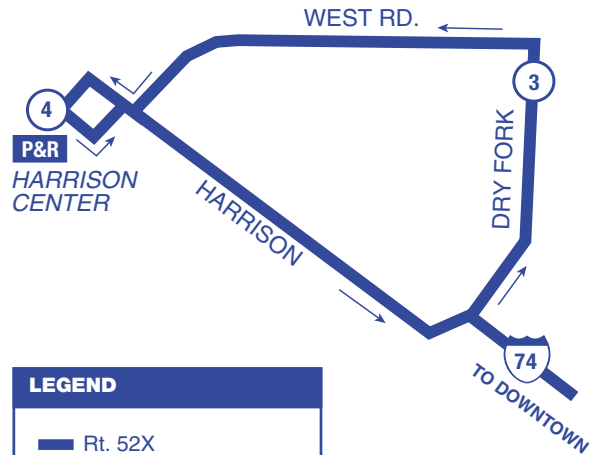

### From Harrison / To Downtown

AM

6:06	6:10	A6:45
6:36	6:40	G7:15
6:56	7:00	G7:40
7:16	7:20	G8:00
7:37	7:41	G8:20

### From Downtown / To Harrison

PM

3:35	3:40	D4:15
4:05	4:10	G4:45
4:35	4:40	G5:16
4:50	4:55	G5:31
5:10	5:15	G5:51

All trips lift-equipped, wheelchair accessible.

- A – Makes a direct trip to Harrison and arrives at 7:20 a.m.
- D – Makes a direct trip to Downtown: 4:25 p.m. arrives Downtown at 5:10 p.m.
- G – These buses go to Metro's Queensgate Garage and do not return downtown. Customers may ride coach to Bank & Dalton.

#### LEGEND

- Rt. 52X
- Time Point
- Downtown Bus Stop

#### DOWNTOWN ROUTING