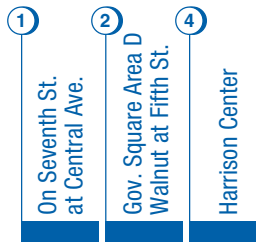

### From Harrison / To Downtown

AM

6:06	6:10	A6:45
6:36	6:40	G7:15
6:56	7:00	G7:40
7:16	7:20	G8:00
7:37	7:41	G8:20

### From Downtown / To Harrison

PM

3:35	3:40	D4:15
4:05	4:10	G4:45
4:35	4:40	G5:16
4:50	4:55	G5:31
5:10	5:15	G5:51

All trips lift-equipped, wheelchair accessible.

- A – Makes a direct trip to Harrison and arrives at 7:20 a.m.
- D – Makes a direct trip to Downtown: 4:25 p.m. arrives Downtown at 5:10 p.m.
- G – These buses go to Metro's Queensgate Garage and do not return downtown. Customers may ride coach to Bank & Dalton.

#### LEGEND

- Rt. 52X
- Time Point
- Downtown Bus Stop

#### DOWNTOWN ROUTING