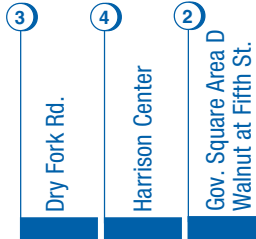

### From Harrison / To Downtown

AM

6:06	6:10	A6:45
6:36	6:40	G7:15
6:56	7:00	G7:40
7:16	7:20	G8:00
7:37	7:41	G8:20

### From Downtown / To Harrison

PM

3:35	3:40	D4:15
4:05	4:10	G4:45
4:35	4:40	G5:16
4:50	4:55	G5:31
5:10	5:15	G5:51

All trips lift-equipped, wheelchair accessible.

- A – Makes a direct trip to Harrison and arrives at 7:20 a.m.
- D – Makes a direct trip to Downtown: 4:25 p.m. arrives Downtown at 5:10 p.m.
- G – These buses go to Metro's Queensgate Garage and do not return downtown. Customers may ride coach to Bank & Dalton.

#### LEGEND

- Rt. 52X
- Time Point
- Downtown Bus Stop

#### DOWNTOWN ROUTING