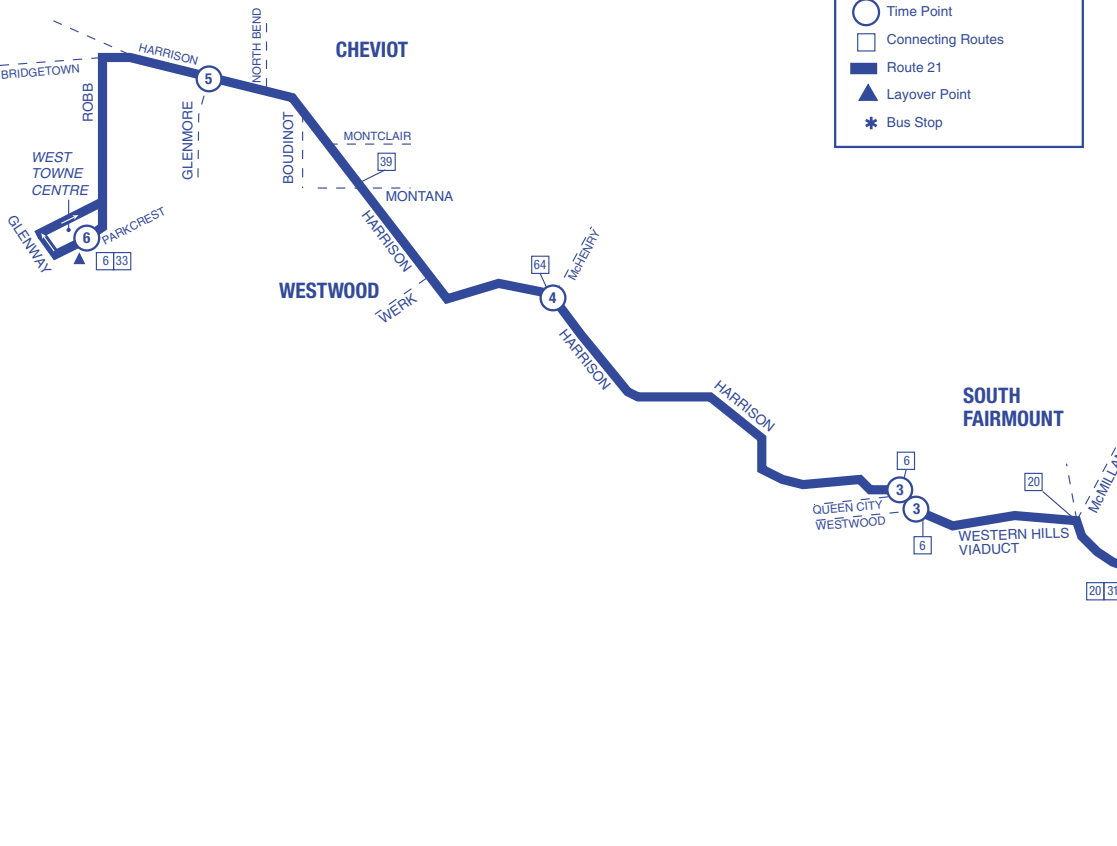

21 Harrison Avenue

LEGEND

- Time Point
- Connecting Routes
- Route 21
- ▲ Layover Point
- * Bus Stop