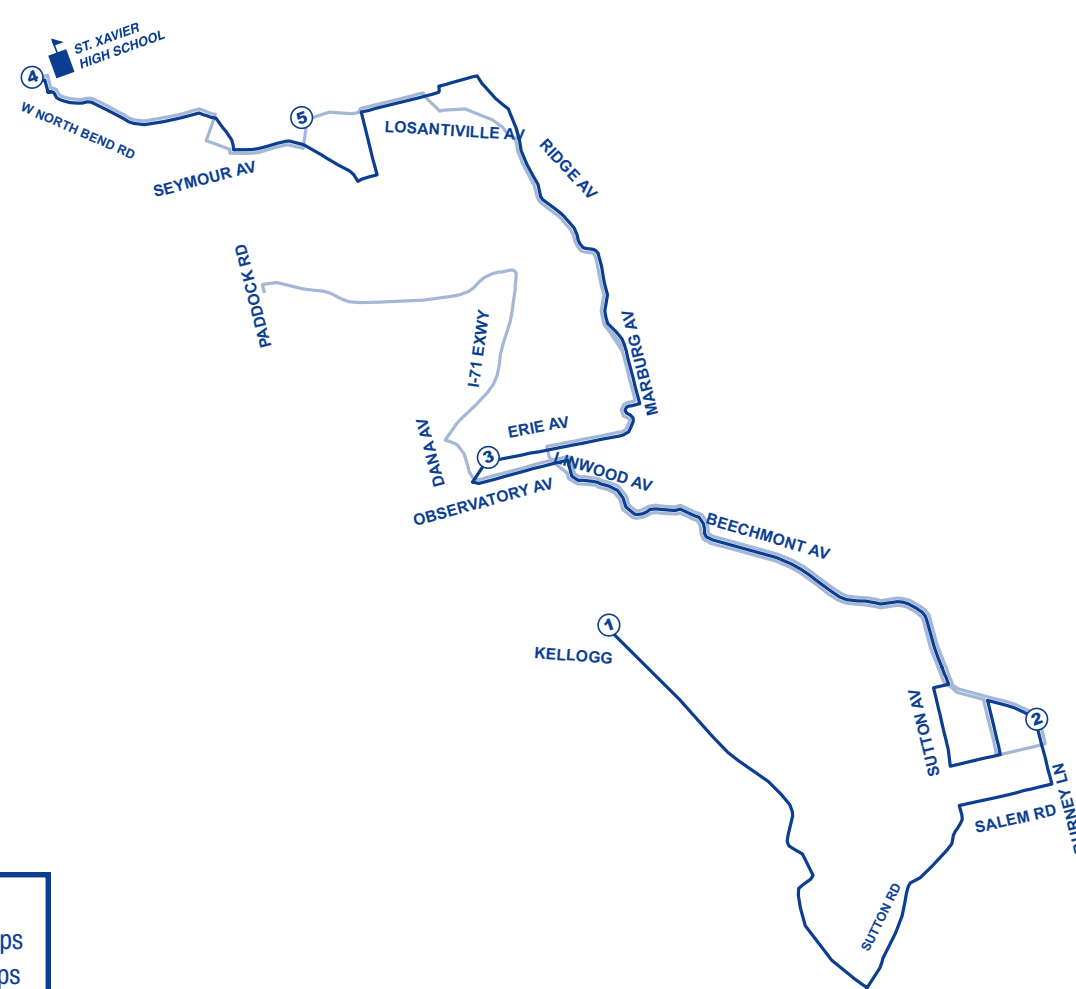

LEGEND
— A.M. trips
— P.M. trips

Route 122 W. North Bend Rd./View Place

- ① **Stanley/Kellogg**
  R on Stanley, L on Kellogg, L on Sutton, R on Salem, L on Burney,
- ② **Burney/Beechmont**
  L on Beechmont, L on Beacon, R on Glade, R on Sutton, R on Campus, L on Beechmont, Thru on Linwood, L on Observatory, R on Madison,
- ③ **Madison/Erie**
  R on Erie, L on Marburg, thru onto Ridge, L on Woodford Thru on Losantville, L on Wiehe, R on Langdon Farm, R on Seymour, R on Paddock, L on North Bend, R on View Place, L into school driveway,
- ④ **Arrive W. North Bend/View**

A.M.
6:23 a.m.
6:43 a.m.
7:05 a.m.
7:43 a.m.

Route 222/72 Pleasant Ridge/Mt. Washington

- ④ **W. North Bend/View**
  Via-L on North Bend, R on Vine, L on Seymour, L on Reading, R on Losantville
- ⑤ **Reading & Losantville**
  R on Losantville, thru onto Woodford, R on Ridge, thru onto Marburg, R on Erie, L on Shaw, thru onto Linwood, thru onto Beechmont, R on Beacon, L on Glade, L on Burney,
- ② **Beechmont/Burney**

P.M.
3:13 p.m.
3:23 p.m.
3:55 p.m.