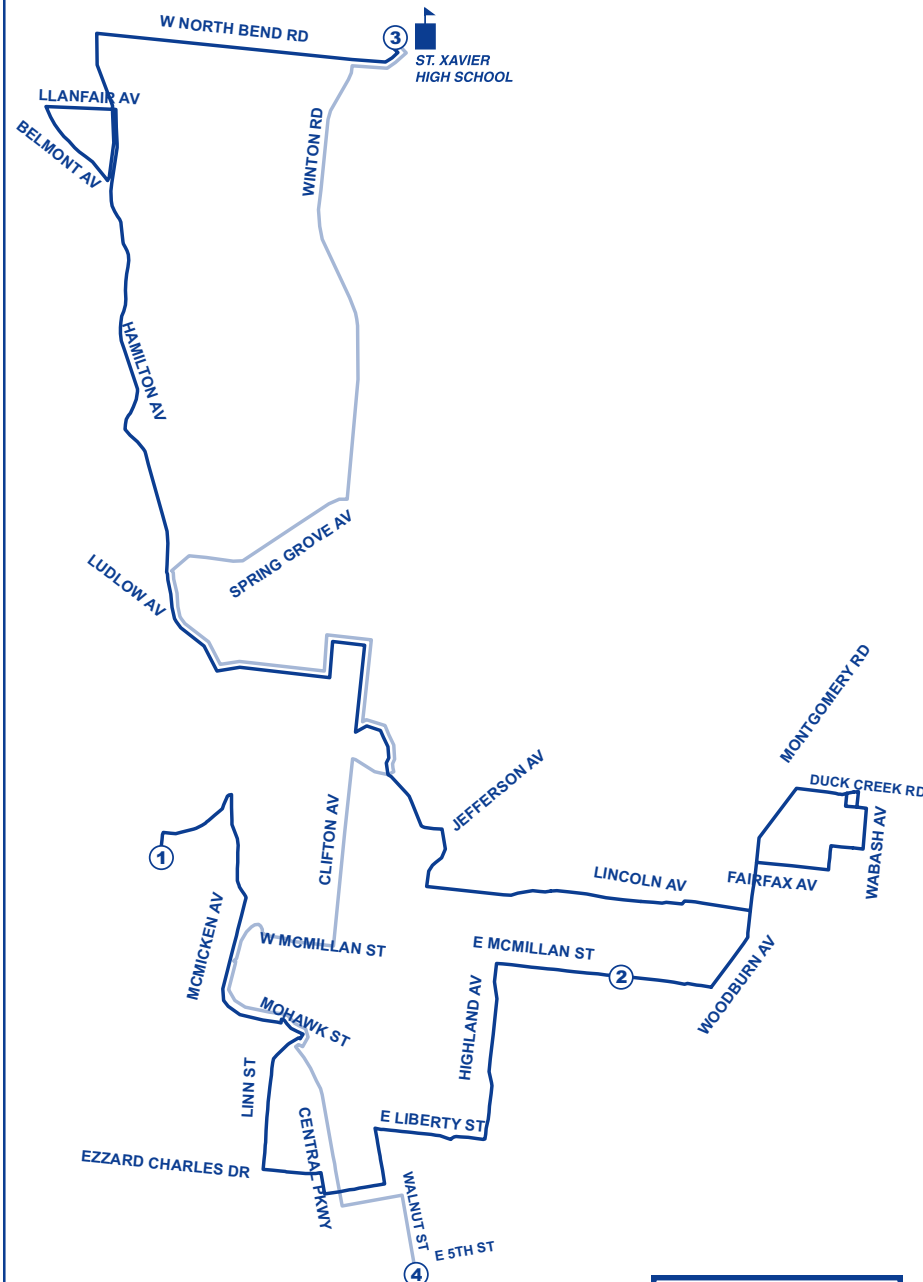

P.M.
 3:13 p.m.
 3:30 p.m.
 4:12 p.m.

117-81

LEGEND
 — A.M. trips
 — P.M. trips

Route 122 W. North Bend Rd./View Place

- ① **Stanley/Kellogg**
R on Stanley, L on Kellogg, L on Sutton, R on Salem, L on Burney,
- ② **Burney/Beechmont**
L on Beechmont, L on Beacon, R on Glade, R on Sutton, R on Campus, L on Beechmont, Thru on Linwood, L on Observatory, R on Madison,
- ③ **Madison/Erie**
R on Erie, L on Marburg, thru onto Ridge, L on Woodford Thru on Losantville, L on Wiehe, R on Langdon Farm, R on Seymour, R on Paddock, L on North Bend, R on View Place, L into school driveway,
- ④ **Arrive W. North Bend/View**

A.M.
 6:23 a.m.
 6:43 a.m.
 7:05 a.m.
 7:43 a.m.

Route 222/72 Pleasant Ridge/Mt. Washington

- ④ **W. North Bend/View**
Via-L on North Bend, R on Vine, L on Seymour, L on Reading, R on Losantville
- ⑤ **Reading & Losantville**
R on Losantville, thru onto Woodford, R on Ridge, thru onto Marburg, R on Erie, L on Shaw, thru onto Linwood, thru onto Beechmont, R on Beacon, L on Glade, L on Burney,
- ② **Beechmont/Burney**

P.M.
 3:13 p.m.
 3:23 p.m.
 3:55 p.m.

LEGEND

— A.M. trips

— P.M. trips

Route 122 W. North Bend Rd./View Place

- ① **Garrard/Spring Grove**
5:55 a.m.
 R on Garrard, R on Hopple, onto MLKing, R on McMicken, R on Mohawk, onto Linn St., L on Ezzard Charles, R on Central Pkwy, L on Vine St, R on Liberty, L on Liberty Hill, onto Highland, R on McMillan,
- ② **McMillan/Gilbert**
6:20 a.m.
 L on Woodburn, R on Fairfax, L on Wold, R on Hewitt, L on Wabash, L on Crane, R on Trimble, L on Duck Creek, L on Montgomery, L on Woodburn, R on Lincoln, onto University, R on Jefferson, onto Vine, L on Nixon, R on Jefferson, R on Brookline, L on Glenmary, R on Clifton, L on Warren, L on Middleton, R on McAlpin, thru on Lafayette, R on Ludlow, onto Hamilton, L on Llanfair, L on Belmont, L on Hamilton, R on North Bend, L on View Place
- ③ **W. North Bend/View**
7:35 a.m.